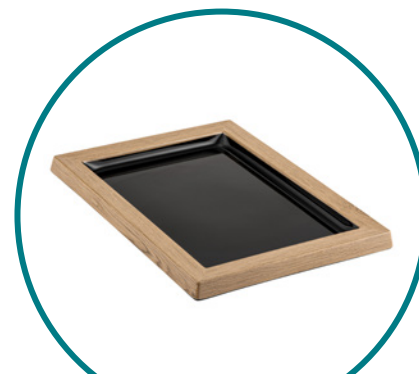

2/4 GN Tura Slab
TWD9224 530 x 162 x 20mm

EASY LIFT HANDLE

TURA SERVING TRAYS AVAILABLE IN THE RANGE

TURA DISHES AVAILABLE IN THE RANGE

TURA FRAME PLATTERS AVAILABLE IN THE RANGE

TURA OAK SLABS

The Tura Oak finish gives any display a warm and natural feel, but with all the benefits of melamine.