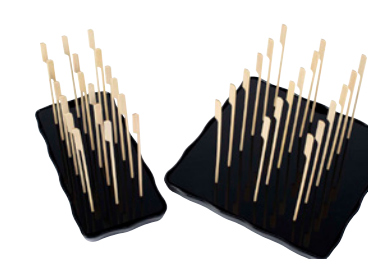

Dalebrook

www.dalebrook.com sales@dalebrook.com

+44 (0) 1376 510 101

Aalto
THE 840 SYSTEM

AALTO
Designed to fit an 840mm footprint, Aalto comes in five sizes, offering versatile combinations for any display. The trays can function as reduced-capacity inserts for their respective sizes. The wavy finish flows seamlessly across the walls of both the dishes and trays, creating a cohesive and refined look.

Aalto Tray 273 x 133 x 20mm
T2443 White

Aalto Tray 203 x 132 x 20mm
T2444 White

USE TRAYS AS AN INSERT.
SEE AALTO DISHES

Aalto Tray 273 x 413 x 20mm
TB2445 Black

Aalto Tray 273 x 273 x 20mm
TB2441 Black

Aalto Tray 273 x 203 x 20mm
TB2442 Black

Aalto Tray 273 x 133 x 20mm
TB2443 Black

Aalto Tray 203 x 132 x 20mm
TB2444 Black

Aalto Kebab Insert To fit TB2441
TB2421 Black

Aalto Kebab Insert To fit TB2443
TB2423 Black

COUNTER DISPLAY & BUFFETWARE

1 Display Stands