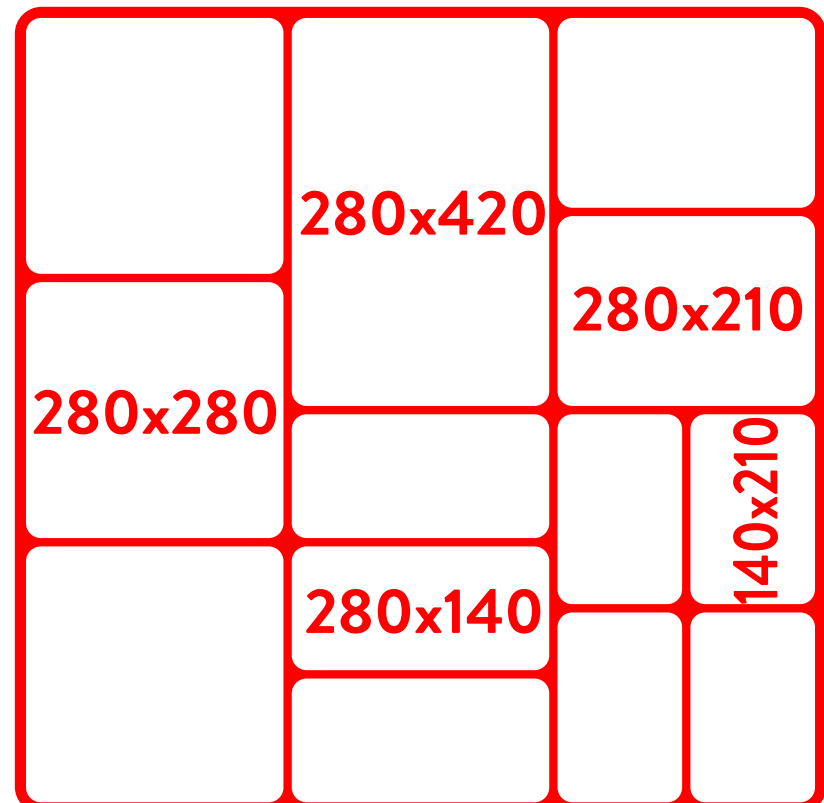

530 mm

- 1/1 GN** - 530 × 325 mm
- 1/2 GN** - 325 × 265 mm
- 1/3 GN** - 325 × 176 mm
- 1/4 GN** - 265 × 162 mm
- 1/6 GN** - 176 × 162 mm
- 2/4 GN** - 530 × 162 mm

840 mm

840 SYSTEM

Fits within a common 840mm deep counter space. Items in this footprint can be used both horizontally or vertically for multiple combinations.