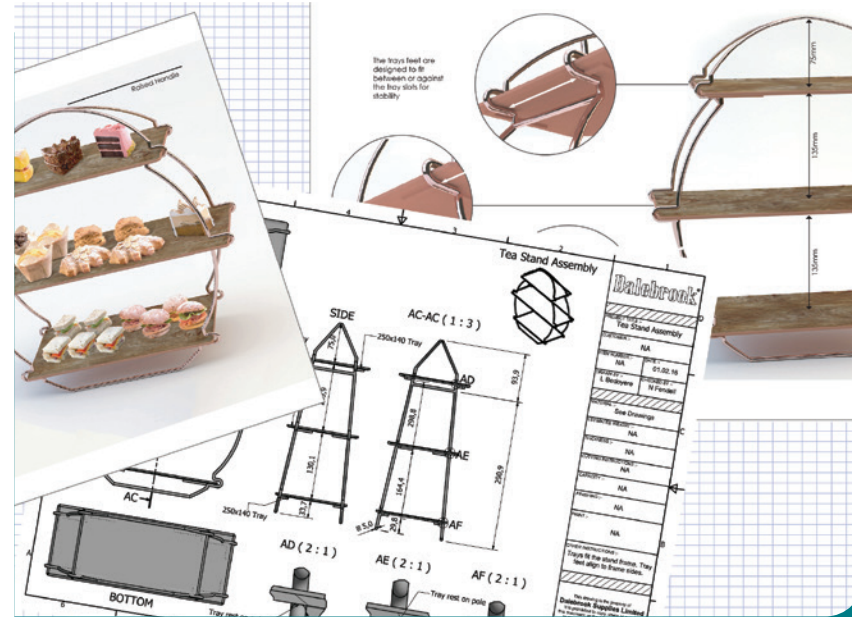

WHAT IS MELAMINE

Melamine is renowned for its durability and resistance to heat and scratching. These characteristics make it an ideal material for use in restaurants, cafes, catering operations and other HORECA environments. It is also a lightweight material, dishwasher safe and maintain, helping to reduce operational cost - perfect for busy environments. Melamine is BPA-free making it safe to use in all catering operations.