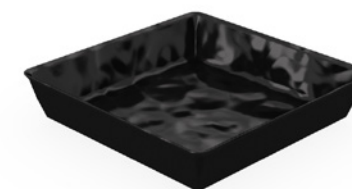

3.05L
Mino Black Deep Dish
TB8323 280 x 280 x 60mm

BEST SELLER