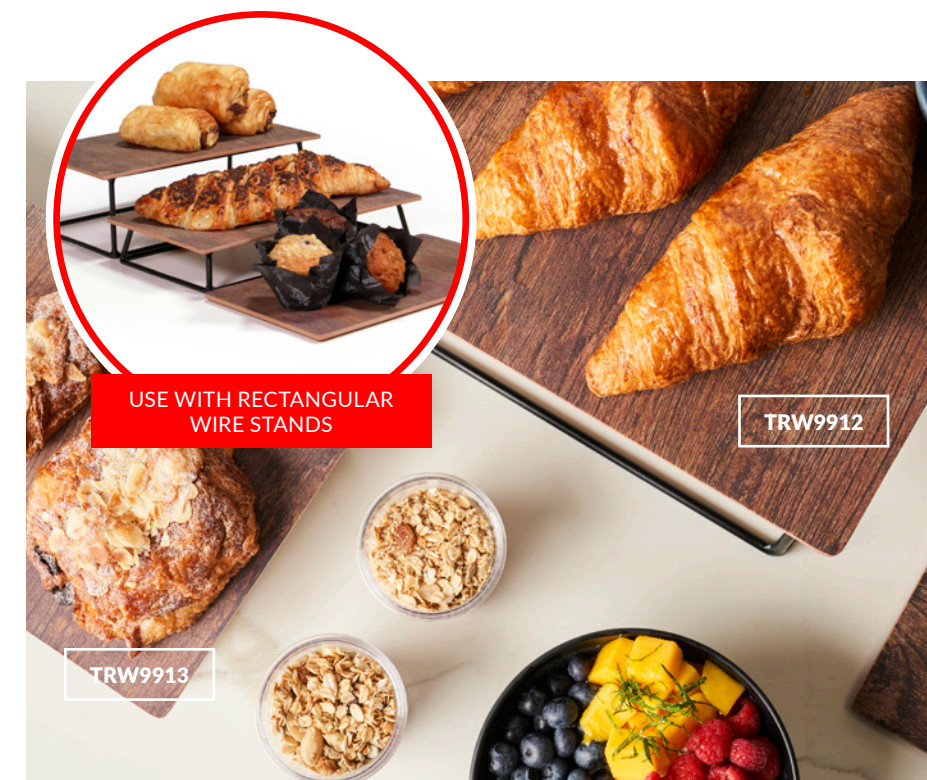

RUSTIC WOOD EFFECT **MF** **≡** **SF** **GN**