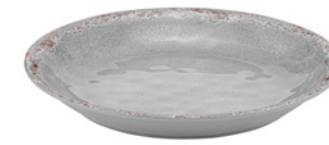

TW1636 White

Casablanca Low Dish 500ml
210 dia. x 29mm
Use as an insert for #1637

TBL1639 Blue

TG1639 Green

TGY1639 Grey

TOR1639 Orange

TR1639 Red

TW1639 White