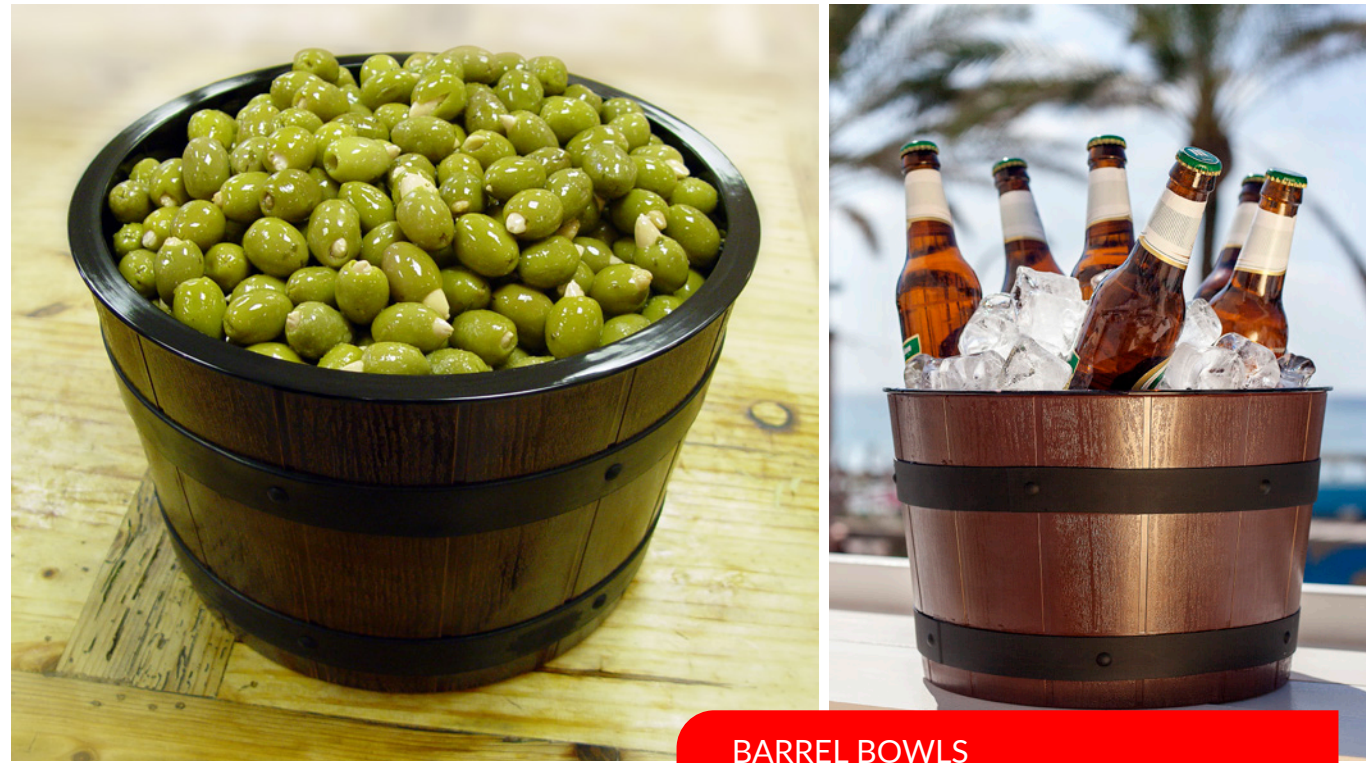

+44 (0) 1376 510 101

BARREL BOWLS

The Barrel Bowl Collection is perfect for food and drink displays. Choose a rustic effect with the ABS Barrel Bowl or a natural look with the Poly Wicker Barrel Bowl (next page). Melamine liners allow for the display of smaller quantities.