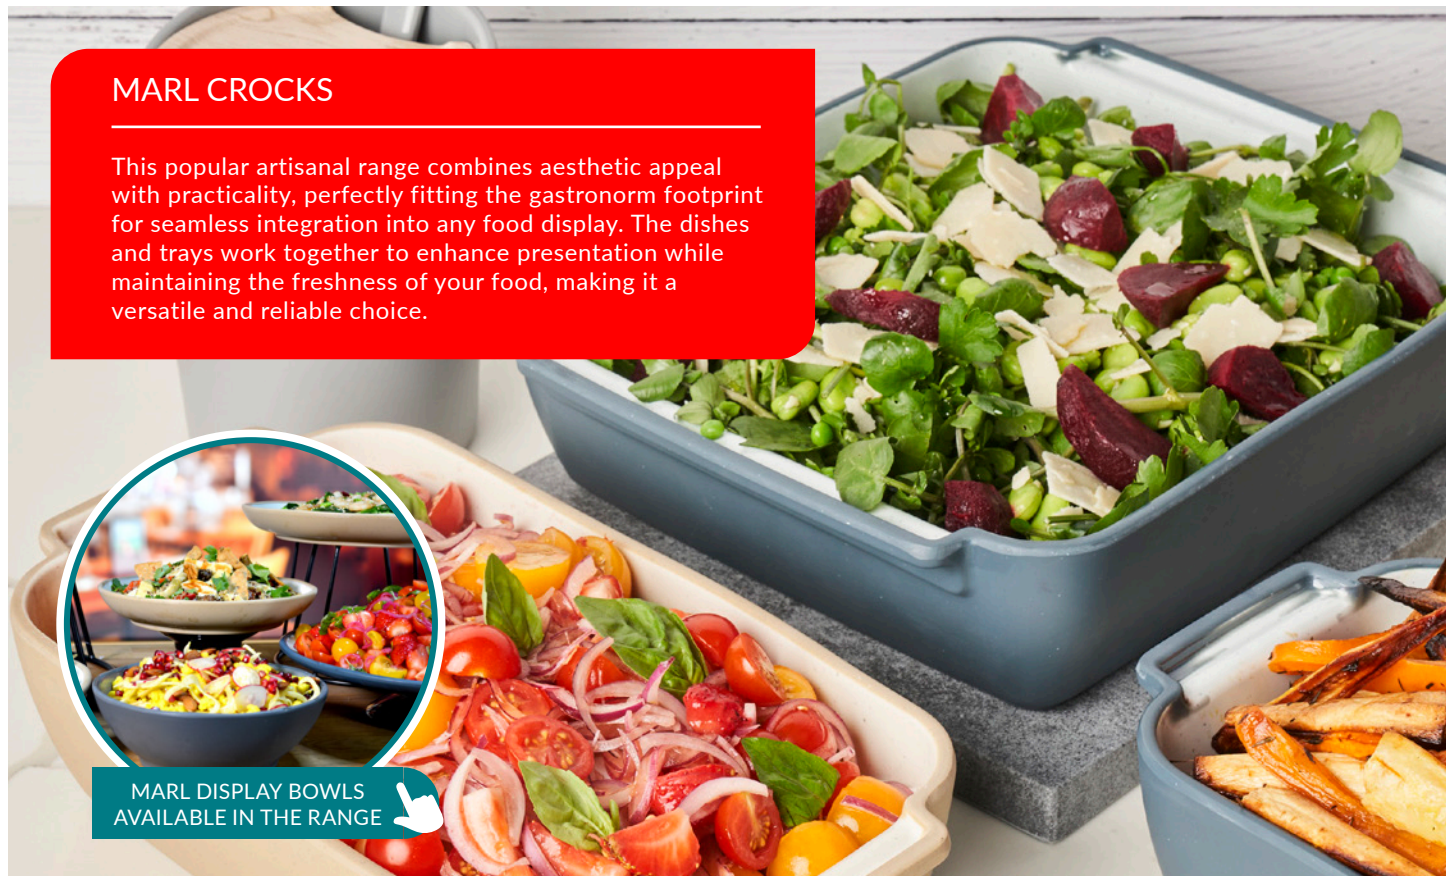

Dalebrook

www.dalebrook.com sales@dalebrook.com

+44 (0) 1376 510 101

MARL CROCKS

This popular artisanal range combines aesthetic appeal with practicality, perfectly fitting the gastronorm footprint for seamless integration into any food display. The dishes and trays work together to enhance presentation while maintaining the freshness of your food, making it a versatile and reliable choice.