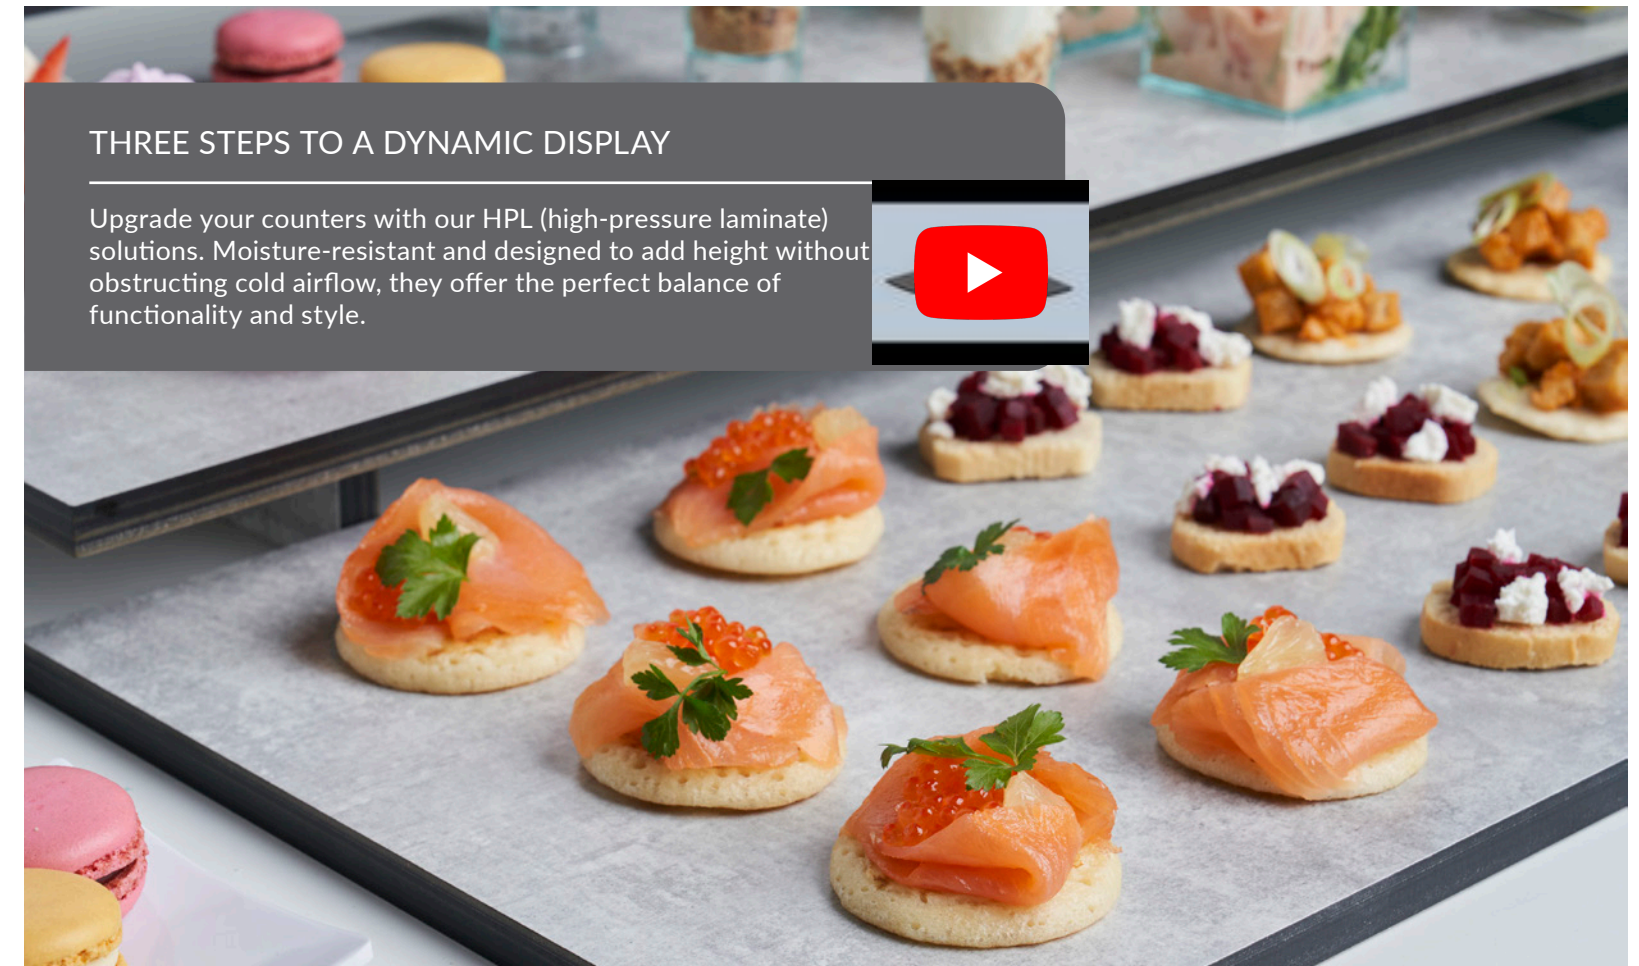

THREE STEPS TO A DYNAMIC DISPLAY

Upgrade your counters with our HPL (high-pressure laminate) solutions. Moisture-resistant and designed to add height without obstructing cold airflow, they offer the perfect balance of functionality and style.