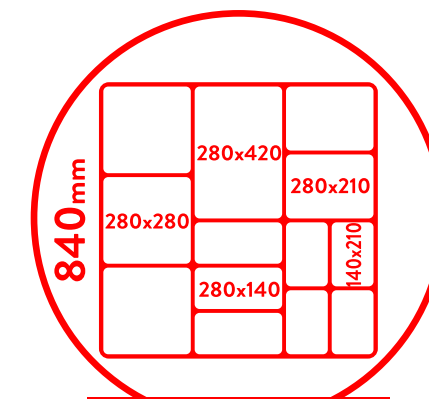

840 SYSTEM FOOTPRINT