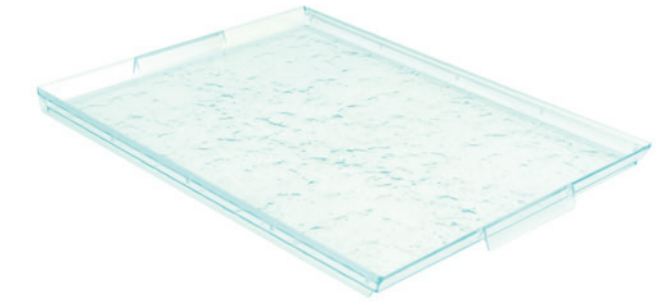

GLAZZ ATLAS