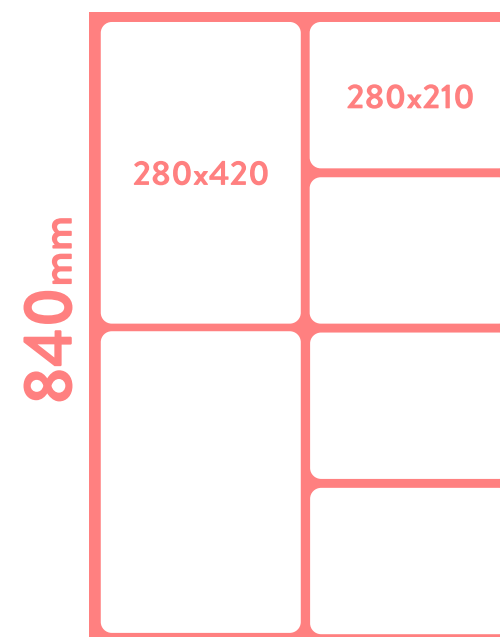

Black Urban Frame Dish
TCN2318B 420 x 280 x 50mm

Black Tura Oak Frame Dish
TWD2318B 420 x 280 x 50mm

FRAME PLATTERS AVAILABLE IN THE RANGE

USE WITH OUR HPL RISERS

COUNTER DISPLAY & BUFFETWARE

1 Display Stands