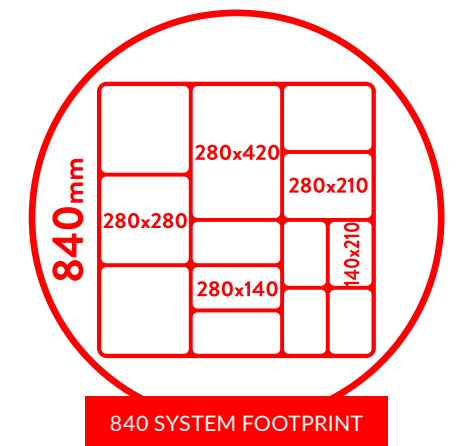

2.2L
Mino Black Deep Dish
TB8312 210 x 280 x 60mm

1.3L
Mino Black Deep Dish
TB8313 280 x 140 x 60mm

3.05L
Mino Black Deep Dish
TB8323 280 x 280 x 60mm

BEST SELLER

TEXTURED FINISH

840 SYSTEM FOOTPRINT

COUNTER DISPLAY & BUFFETWARE