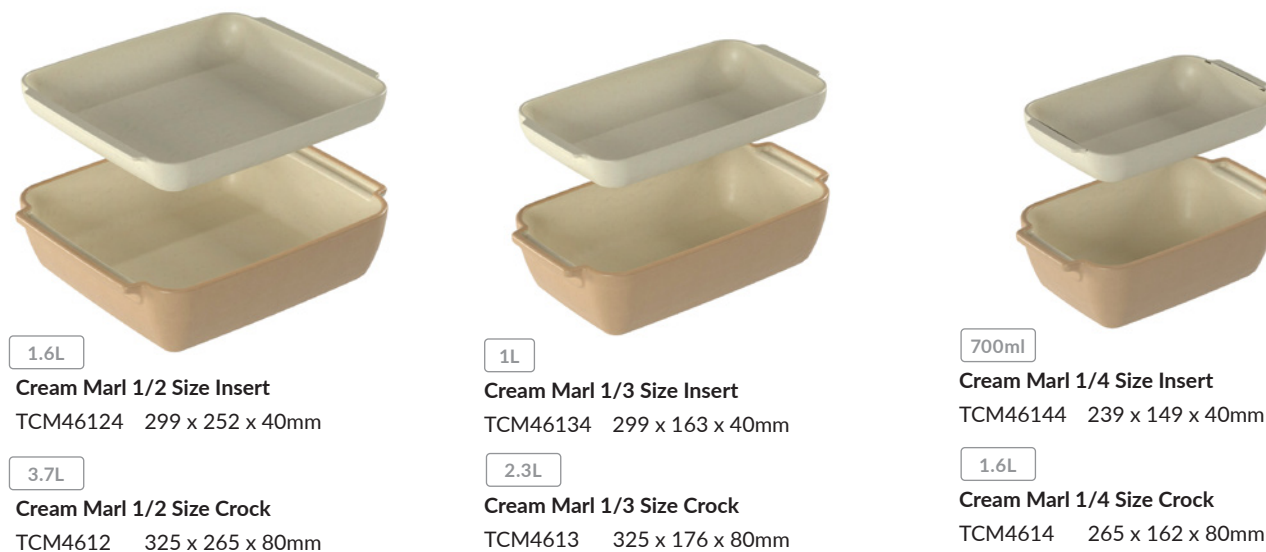

1.6L
Cream Marl 1/2 Size Insert
TCM46124 299 x 252 x 40mm

1L
Cream Marl 1/3 Size Insert
TCM46134 299 x 163 x 40mm

700ml
Cream Marl 1/4 Size Insert
TCM46144 239 x 149 x 40mm