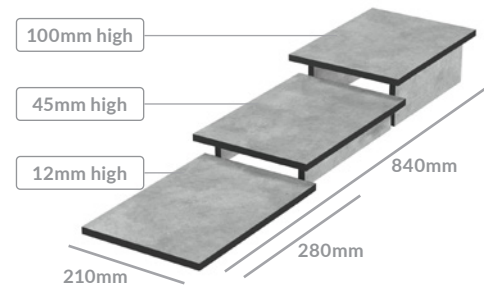

+44 (0) 1376 510 101

HPL THREE TIER RISERS

THE 840 SYSTEM **840**

3 step set

HPL Three Tier Riser

210 x 840mm

- TBZ8861 Kito Bronze
- TGY8861 Bellato Grey
- TSO8861 Silver Oak
- TWD8861 Ponderosa Pine
- TSL8861 Tempered Steel