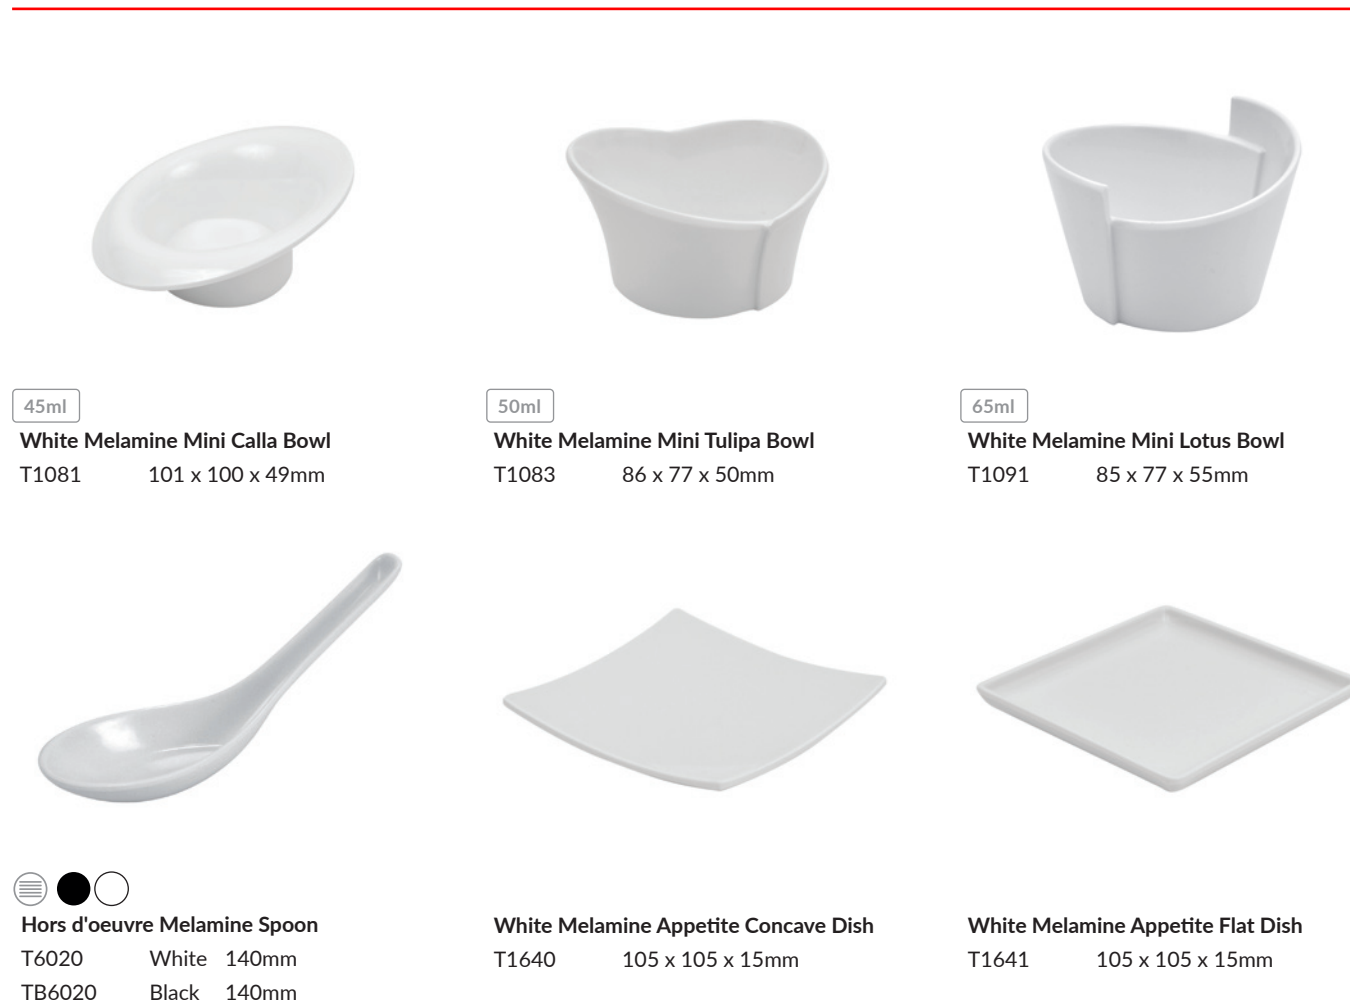

EDEN MINIATURES  

 BUFFETWARE/
COUNTER DISPLAY

 FOOD TO GO /
CATERING

 TABLEWARE

1 Drinkware, Plates & Dishes

2 Ramekins

3 Children's

4 Healthcare