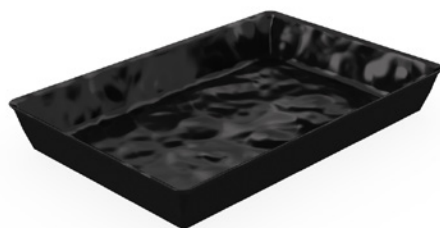

MINO DISHES

Mino Black Dish
TB8411 420 x 280 x 30mm

Mino Black Dish
TB8412 210 x 280 x 30mm

Mino Black Dish
TB8413 280 x 140 x 30mm

Mino Black Dish
TB8423 280 x 280 x 30mm

4.55L
Mino Black Deep Dish
TB8311 420 x 280 x 60mm