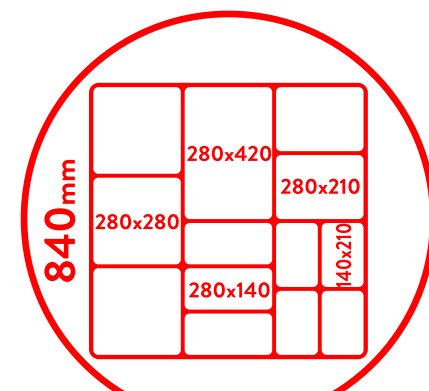

840 SYSTEM FOOTPRINT