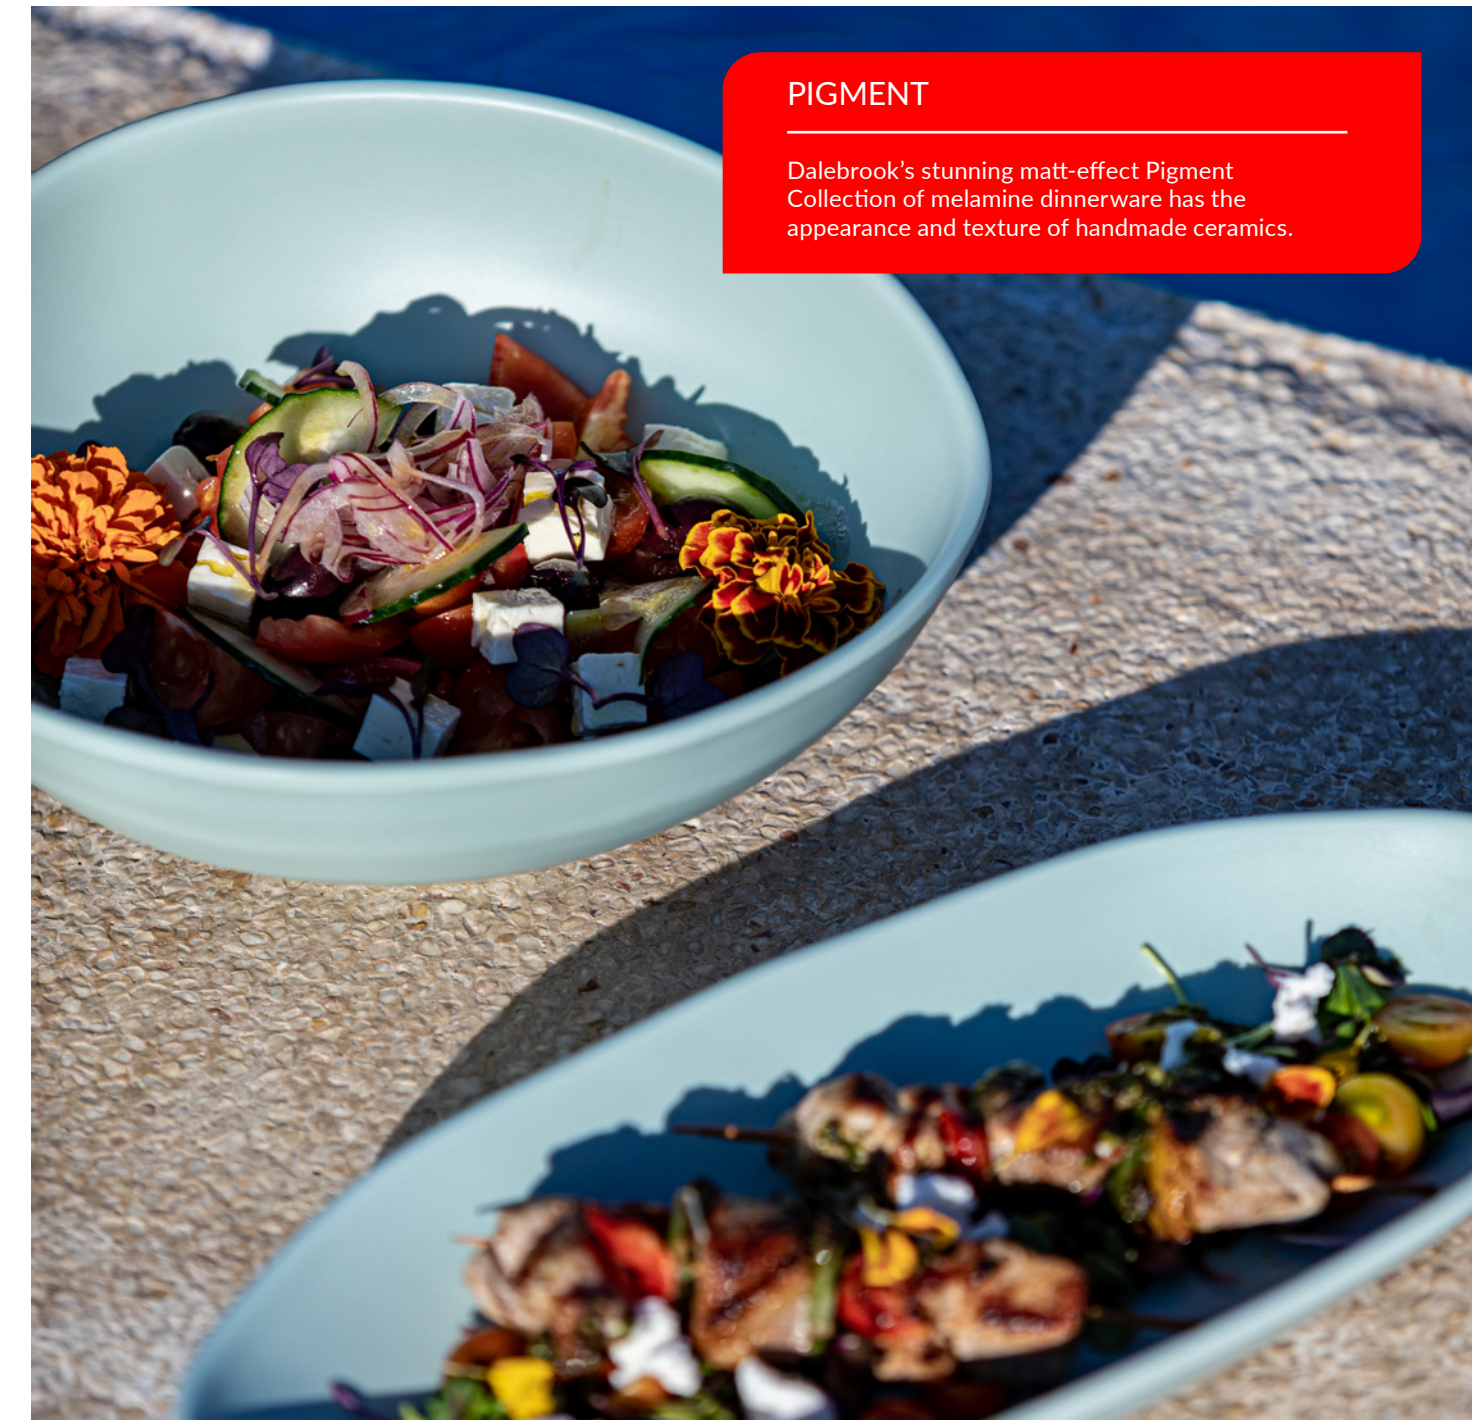

MAIN MENU

BUFFETWARE/
COUNTER DISPLAY

FOOD TO GO /
CATERING

TABLEWARE

1 Drinkware, Plates & Dishes

2 Ramekins

3 Children's

4 Healthcare

DISPLAY
PROPS

- MELAMINE
- GASTRONORM
- CAN BE STACKED
- EXTRA LARGE
- NEW PRODUCT
- REPLACE DISPOSABLES
- SILICONE FEET
- EASILY RECYCLED

Dalebrook

www.dalebrook.com sales@dalebrook.com

+44 (0) 1376 510 101

PIGMENT

Noir Pigment Square Curved Melamine Plate TB4702 188 x 188 x 44mm	Noir Pigment Square Curved Melamine Plate TB4701 225 x 225 x 51mm	Noir Pigment Bowl TB4706 312 dia. x 84mm	
Black Pigment Bowl TB4705 240 x 200 x 88mm	Parchment Pigment Bowl TCM4705 240 x 200 x 88mm	Aqua Pigment Bowl TAQ4705 240 x 200 x 88mm	
Black Pigment Bowl TB4704 170 x 140 x 60mm	Parchment Pigment Bowl TCM4704 170 x 140 x 60mm	Aqua Pigment Bowl TAQ4704 170 x 140 x 60mm	
Black Pigment Bowl TB4703 325 x 140 x 40mm	Parchment Pigment Bowl TCM4703 325 x 140 x 40mm	Aqua Pigment Bowl TAQ4703 325 x 140 x 40mm	
Pigment Oval Dish TB4771 280 x 210 x 70mm	Pigment Oval Dish TCM4771 280 x 210 x 70mm	Pigment Oval Dish TAQ4771 280 x 210 x 70mm	Pigment Oval Dish TGY4771 280 x 210 x 70mm
Pigment Oval Dish TB4774 280 x 210 x 30mm	Pigment Oval Dish TCM4774 280 x 210 x 30mm	Pigment Oval Dish TAQ4774 280 x 210 x 30mm	Pigment Oval Dish TGY4774 280 x 210 x 30mm

PIGMENT
Dalebrook's stunning matt-effect Pigment Collection of melamine dinnerware has the appearance and texture of handmade ceramics.