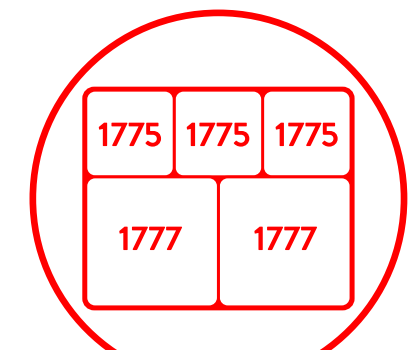

CREATE THE PERFECT
DISPLAY