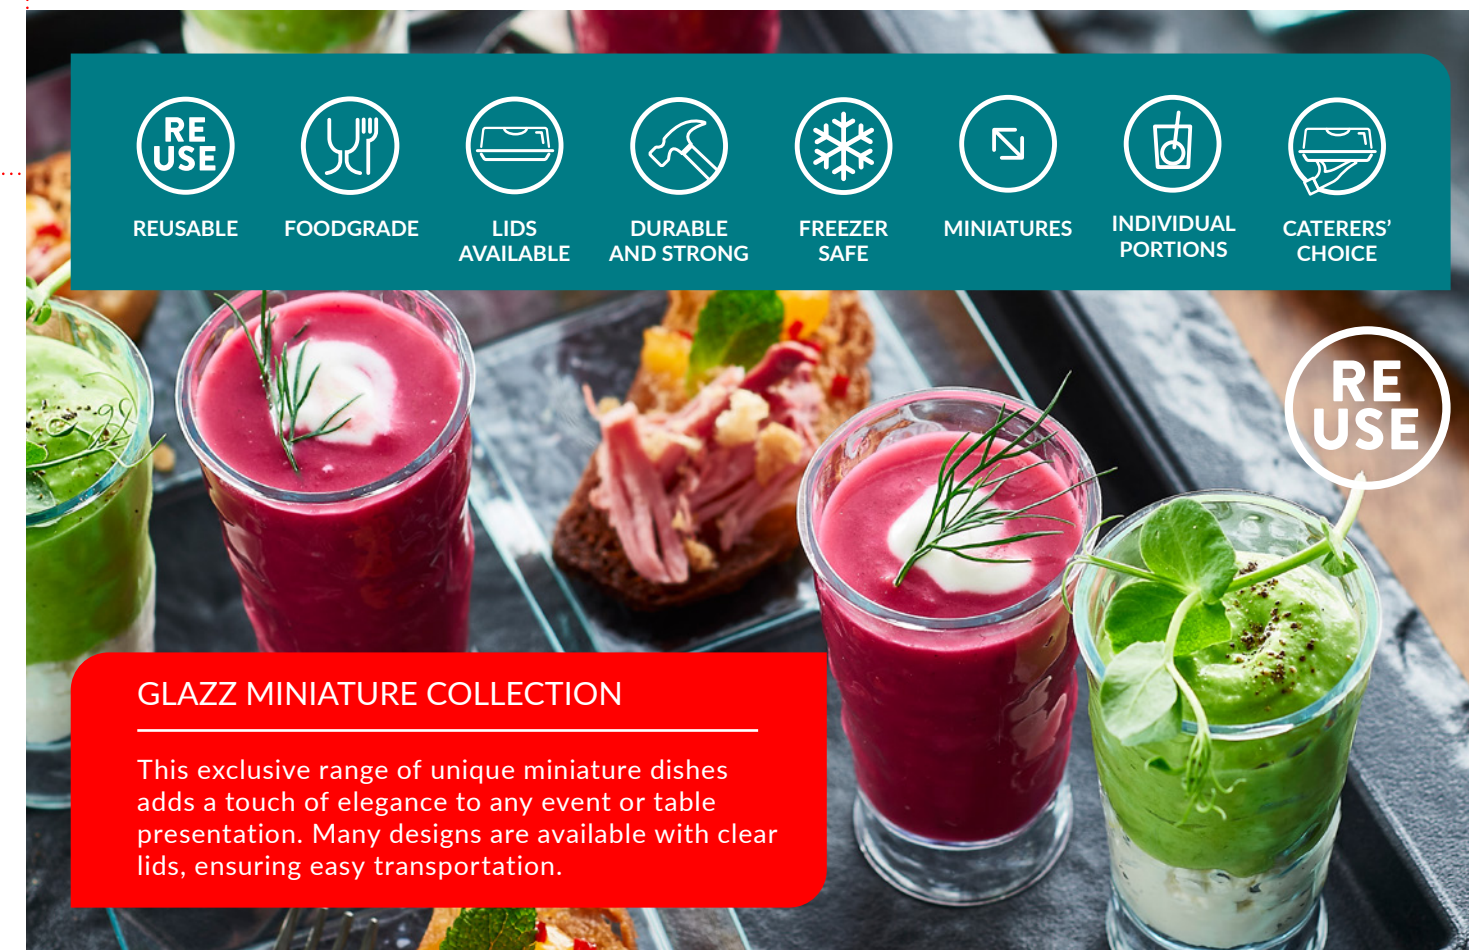

GLAZZ MINIATURE COLLECTION

This exclusive range of unique miniature dishes adds a touch of elegance to any event or table presentation. Many designs are available with clear lids, ensuring easy transportation.