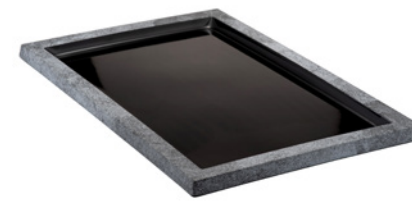

Black Urban Frame Tray
TCN2328B 420 x 280 x 21mm