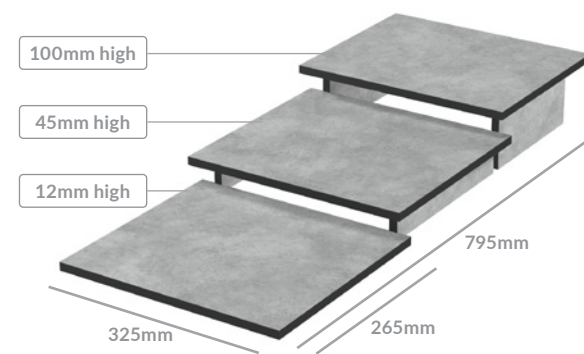

HPL THREE TIER RISERS

GASTRONORM GN

1. 3 step set
2. **HPL Three Tier Riser**
   325 x 795mm
3. TBZ8850 Kito Bronze
   - TGY8850 Bellato Grey
   - TSO8850 Silver Oak
   - TWD8850 Ponderosa Pine
   - TSL8850 Tempered Steel

Total footprint: 325 x 795mm