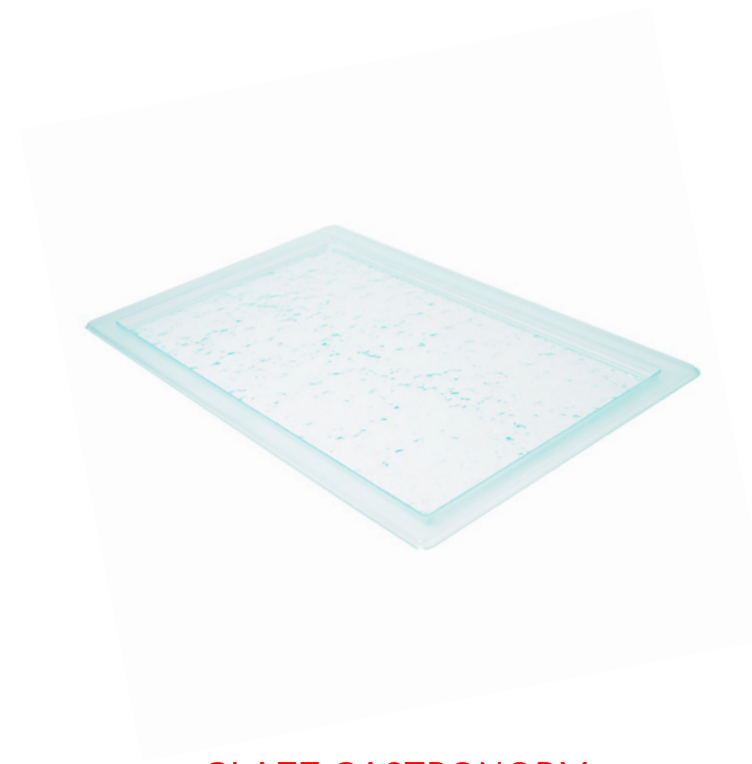

GLAZZ GASTRONORM