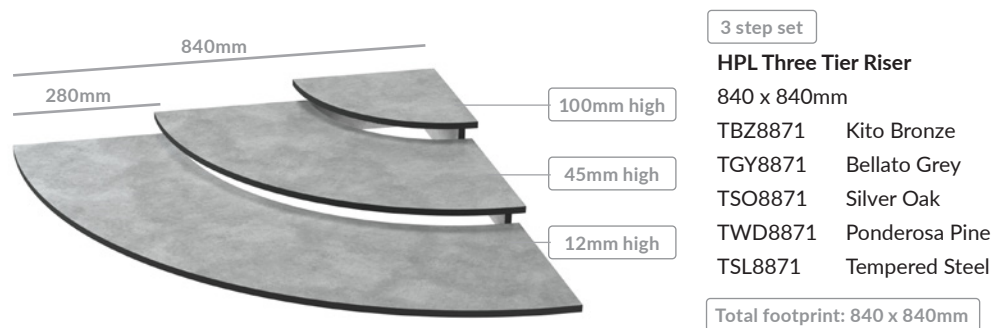

Dalebrook

www.dalebrook.com sales@dalebrook.com

+44 (0) 1376 510 101

HPL THREE TIER RISERS

HPL CORNER SYSTEMS

ACRYLIC THREE TIER RISERS

ACRYLIC CORNER SYSTEMS

Acrylic Curved Riser System
 TB6870 800 x 800 x 105mm 3 Tier