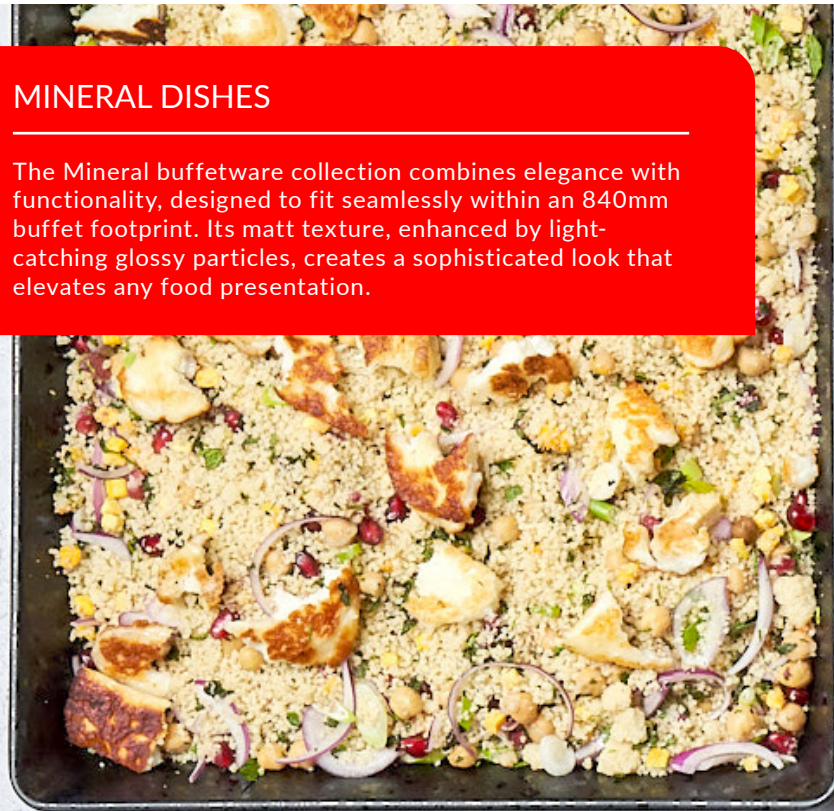

COUNTER DISPLAY & BUFFETWARE

- 1 Display Stands
- 2 Trays & Platters
- 3 Dishes
- 4 Bowls
- 5 Hot Counters

FOOD TO GO / CATERING

TABLEWARE

DISPLAY PROPS

- **MF** MELAMINE
- **GN** GASTRONORM
- **CS** CAN BE STACKED
- **XL** EXTRA LARGE
- **NEW** NEW PRODUCT
- **RE USE** REPLACE DISPOSABLES
- **SF** SILICONE FEET
- **RECYCLE** EASILY RECYCLED

Dalebrook

www.dalebrook.com sales@dalebrook.com

+44 (0) 1376 510 101

MINERAL DISHES

The Mineral buffetware collection combines elegance with functionality, designed to fit seamlessly within an 840mm buffet footprint. Its matt texture, enhanced by light-catching glossy particles, creates a sophisticated look that elevates any food presentation.