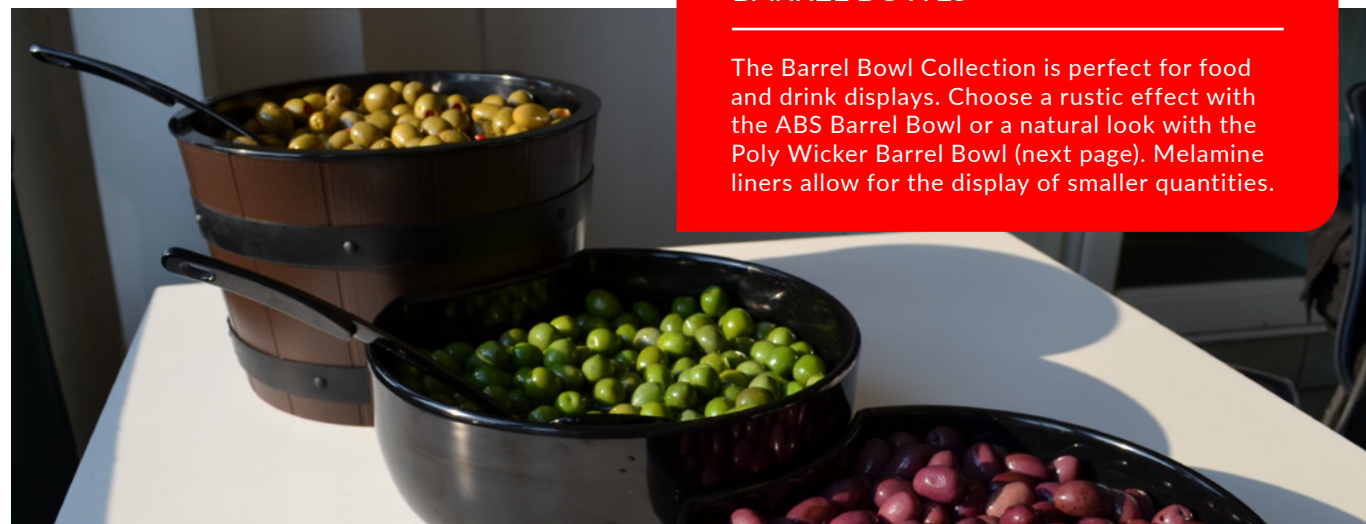

+44 (0) 1376 510 101

BARREL BOWLS

The Barrel Bowl Collection is perfect for food and drink displays. Choose a rustic effect with the ABS Barrel Bowl or a natural look with the Poly Wicker Barrel Bowl (next page). Melamine liners allow for the display of smaller quantities.