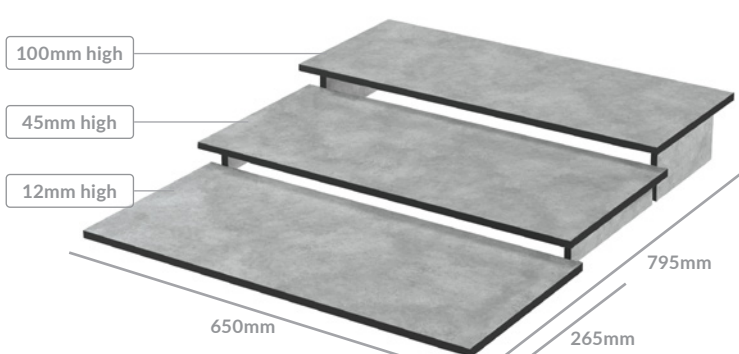

1. 3 step set
2. **HPL Three Tier Riser**
   650 x 795mm
3. TBZ8851 Kito Bronze
   - TGY8851 Bellato Grey
   - TSO8851 Silver Oak
   - TWD8851 Ponderosa Pine
   - TSL8851 Tempered Steel

Total footprint: 650x 795mm

TBZ

KITO BRONZE

TGY

BELLATO GREY

TSO

SILVER OAK

TWD

PONDEROSA PINE

TSL

TEMPERED STEEL

GASTRONORM (GN)

GASTRO FOOTPRINT