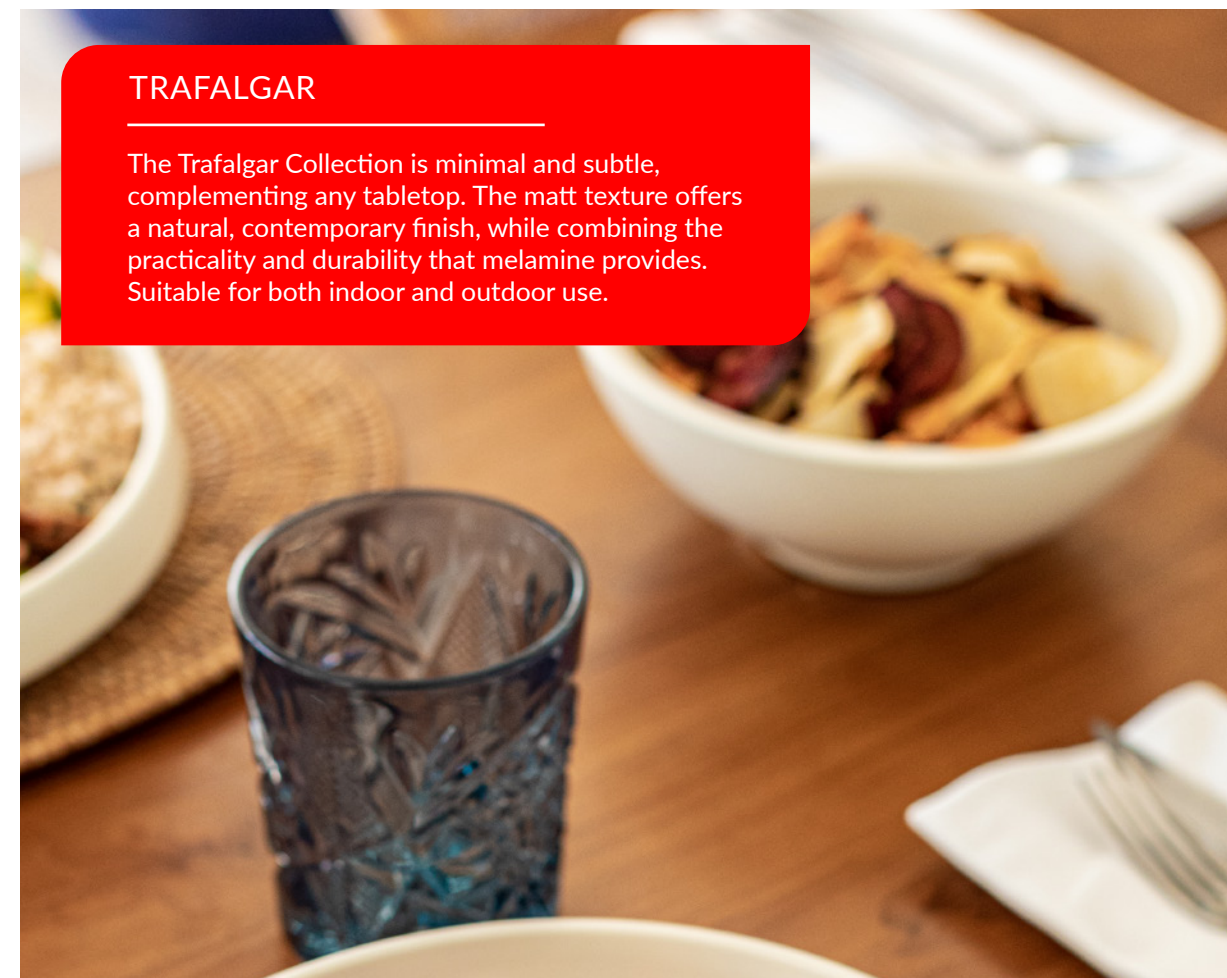

MAIN MENU

BUFFETWARE/
COUNTER DISPLAY

FOOD TO GO /
CATERING

TABLEWARE

1 Drinkware, Plates & Dishes

2 Ramekins

3 Children's

4 Healthcare

DISPLAY
PROPS

- MELAMINE
- GASTRONORM
- CAN BE STACKED
- EXTRA LARGE
- NEW PRODUCT
- REPLACE DISPOSABLES
- SILICONE FEET
- EASILY RECYCLED

Dalebrook®

www.dalebrook.com sales@dalebrook.com

+44 (0) 1376 510 101

TRAFALGAR

325ml Trafalgar Pot 120 x 120 x 72mm TW4738TP White/Taupe	325ml Trafalgar Pot 120 x 120 x 72mm TW4738GRP Grape/White	325ml Trafalgar Pot 120 x 120 x 72mm TCM4738 Parchment
850ml Trafalgar Deep Bowl 191 x 191 x 78mm TW4727TP White/Taupe	850ml Trafalgar Deep Bowl 191 x 191 x 78mm TW4727GRP Grape/White	850ml Trafalgar Deep Bowl 191 x 191 x 78mm TCM4727 Parchment