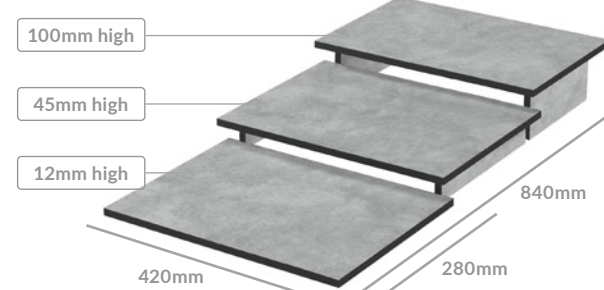

+44 (0) 1376 510 101

HPL THREE TIER RISERS

THE 840 SYSTEM **840**

3 step set

HPL Three Tier Riser

210 x 840mm

- TBZ8861 Kito Bronze
- TGY8861 Bellato Grey
- TSO8861 Silver Oak
- TWD8861 Ponderosa Pine
- TSL8861 Tempered Steel

Total footprint: 210 x 840mm

3 step set

HPL Three Tier Riser

420 x 840mm

- TBZ8862 Kito Bronze
- TGY8862 Bellato Grey
- TSO8862 Silver Oak
- TWD8862 Ponderosa Pine
- TSL8862 Tempered Steel

Total footprint: 420 x 840mm