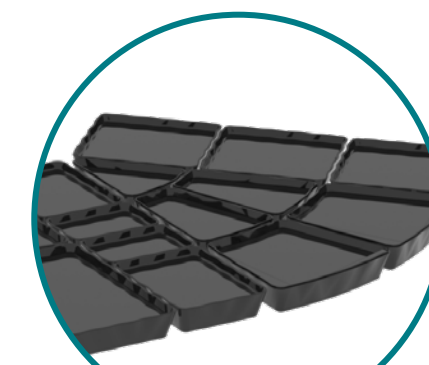

Aalto Dish 210 x 140 x 60mm (capacity)
TB2434 Black

AALTO CORNER OPTIONS AVAILABLE IN THE RANGE