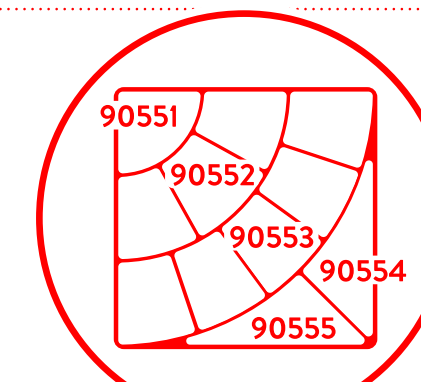

CURVED WAVY PLATTER