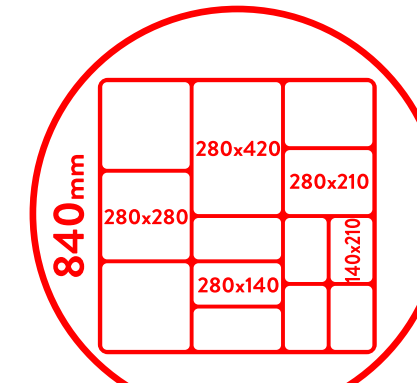

2.3L
1/2 Deluxe Gastro Dish
T1895 265 x 325 x 65mm White

BOWLS

CASABLANCA DISPLAY BOWLS

CASABLANCA OVAL BOWLS

MEHNDI BOWLS

TRAFALGAR

MINERAL BOWLS

PIGMENT BOWLS