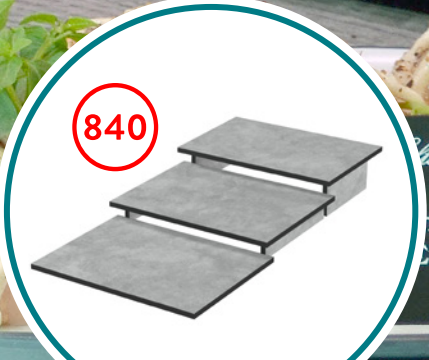

COUNTER DISPLAY & BUFFETWARE

- 1 Display Stands
- 2 Trays & Platters
- 3 Dishes
- 4 Bowls
- 5 Hot Counters

FOOD TO GO / CATERING

TABLEWARE

DISPLAY PROPS

- MF MELAMINE
- GN GASTRONORM
- CS CAN BE STACKED
- XL EXTRA LARGE
- NEW NEW PRODUCT
- REUSE REPLACE DISPOSABLES
- SF SILICONE FEET
- RECYCLE EASILY RECYCLED

Dalebrook

www.dalebrook.com sales@dalebrook.com

+44 (0) 1376 510 101

THREE STEPS TO A DYNAMIC DISPLAY

Elevate your food displays with Dalebrook's HPL risers, expertly designed to blend contemporary style with exceptional durability. Built to endure demanding environments, they add height and dimension without obstructing cold airflow on countertops. Moisture-resistant and crafted to fit the 840 and Gastronorm footprints, these risers deliver long-lasting performance.

Looking for something unique? We also offer custom sizes tailored to your specific needs.

HPL THREE TIER RISERS

GASTRONORM GN

1. 3 step set
2. **HPL Three Tier Riser**
   325 x 795mm
3. TBZ8850 Kito Bronze
   - TGY8850 Bellato Grey
   - TSO8850 Silver Oak
   - TWD8850 Ponderosa Pine
   - TSL8850 Tempered Steel

Total footprint: 325 x 795mm

1. 3 step set
2. **HPL Three Tier Riser**
   650 x 795mm
3. TBZ8851 Kito Bronze
   - TGY8851 Bellato Grey
   - TSO8851 Silver Oak
   - TWD8851 Ponderosa Pine
   - TSL8851 Tempered Steel

Total footprint: 650x 795mm

TBZ

KITO BRONZE

TGY

BELLATO GREY

TSO

SILVER OAK

TWD

PONDEROSA PINE

TSL

TEMPERED STEEL

GASTRONORM (GN)

GASTRO FOOTPRINT