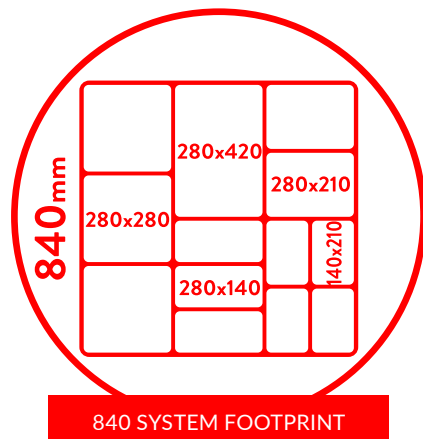

Total footprint: 210 x 840mm

3 step set

HPL Three Tier Riser

420 x 840mm

- TBZ8862 Kito Bronze
- TGY8862 Bellato Grey
- TSO8862 Silver Oak
- TWD8862 Ponderosa Pine
- TSL8862 Tempered Steel

Total footprint: 420 x 840mm