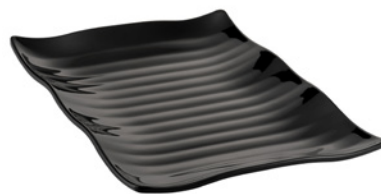

Dalebrook

www.dalebrook.com sales@dalebrook.com

+44 (0) 1376 510 101

WAVY PLATTERS MF CS

Wavy Platter
420 x 295 x 40mm
TB905 Black

Wavy Platter
300 x 210 x 30mm
TB9053 Black

Wavy Platter
150 x 210 x 30mm
TB90521 Black