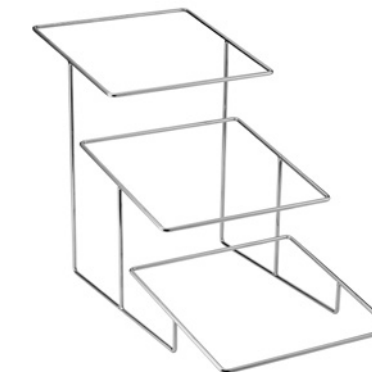

Chrome Plated Three Tier Angled Wire Stand
TCP1799 430 x 330 x 710mm