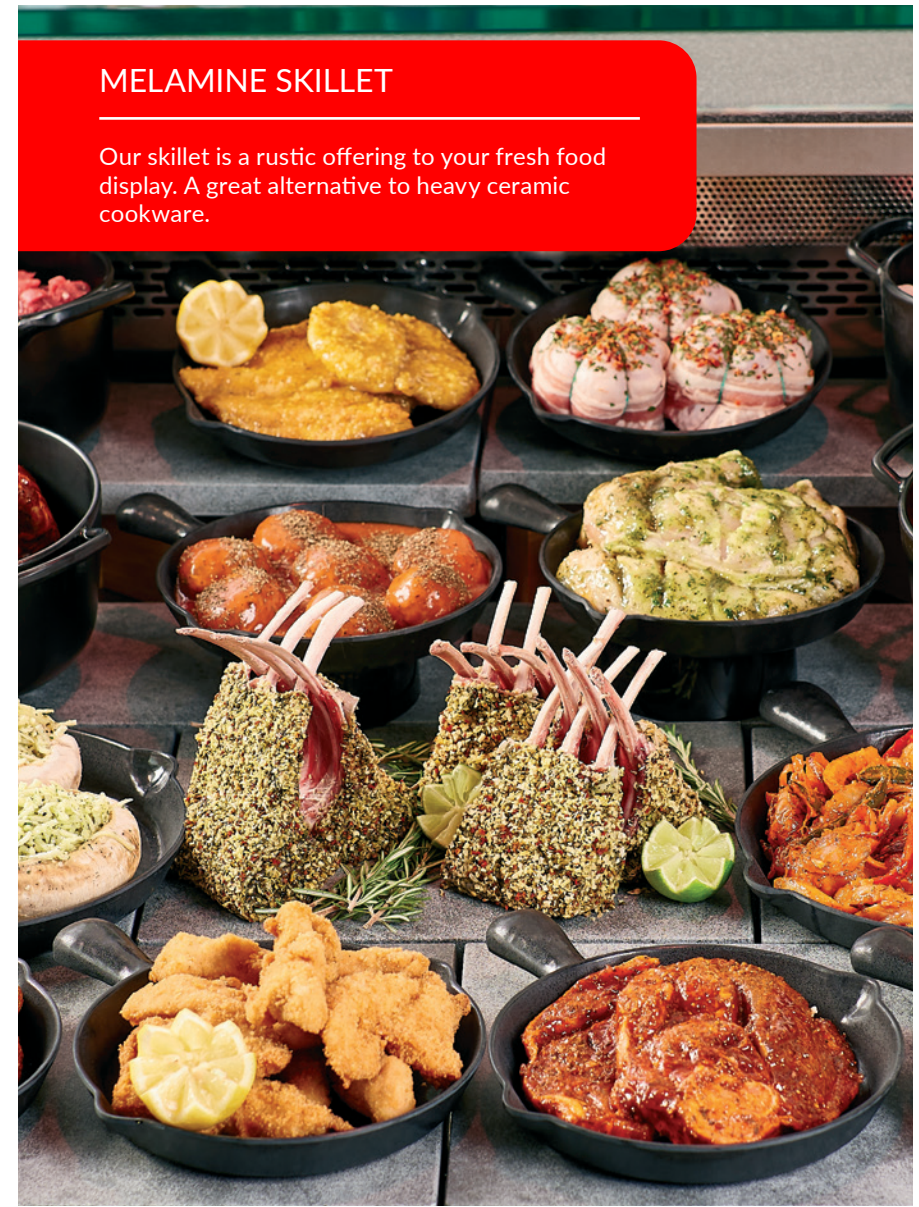

Partner with the Barrel Bowls for the ultimate corner display.

TB5630

BARREL BOWLS

MELAMINE SKILLET

Our skillet is a rustic offering to your fresh food display. A great alternative to heavy ceramic cookware.