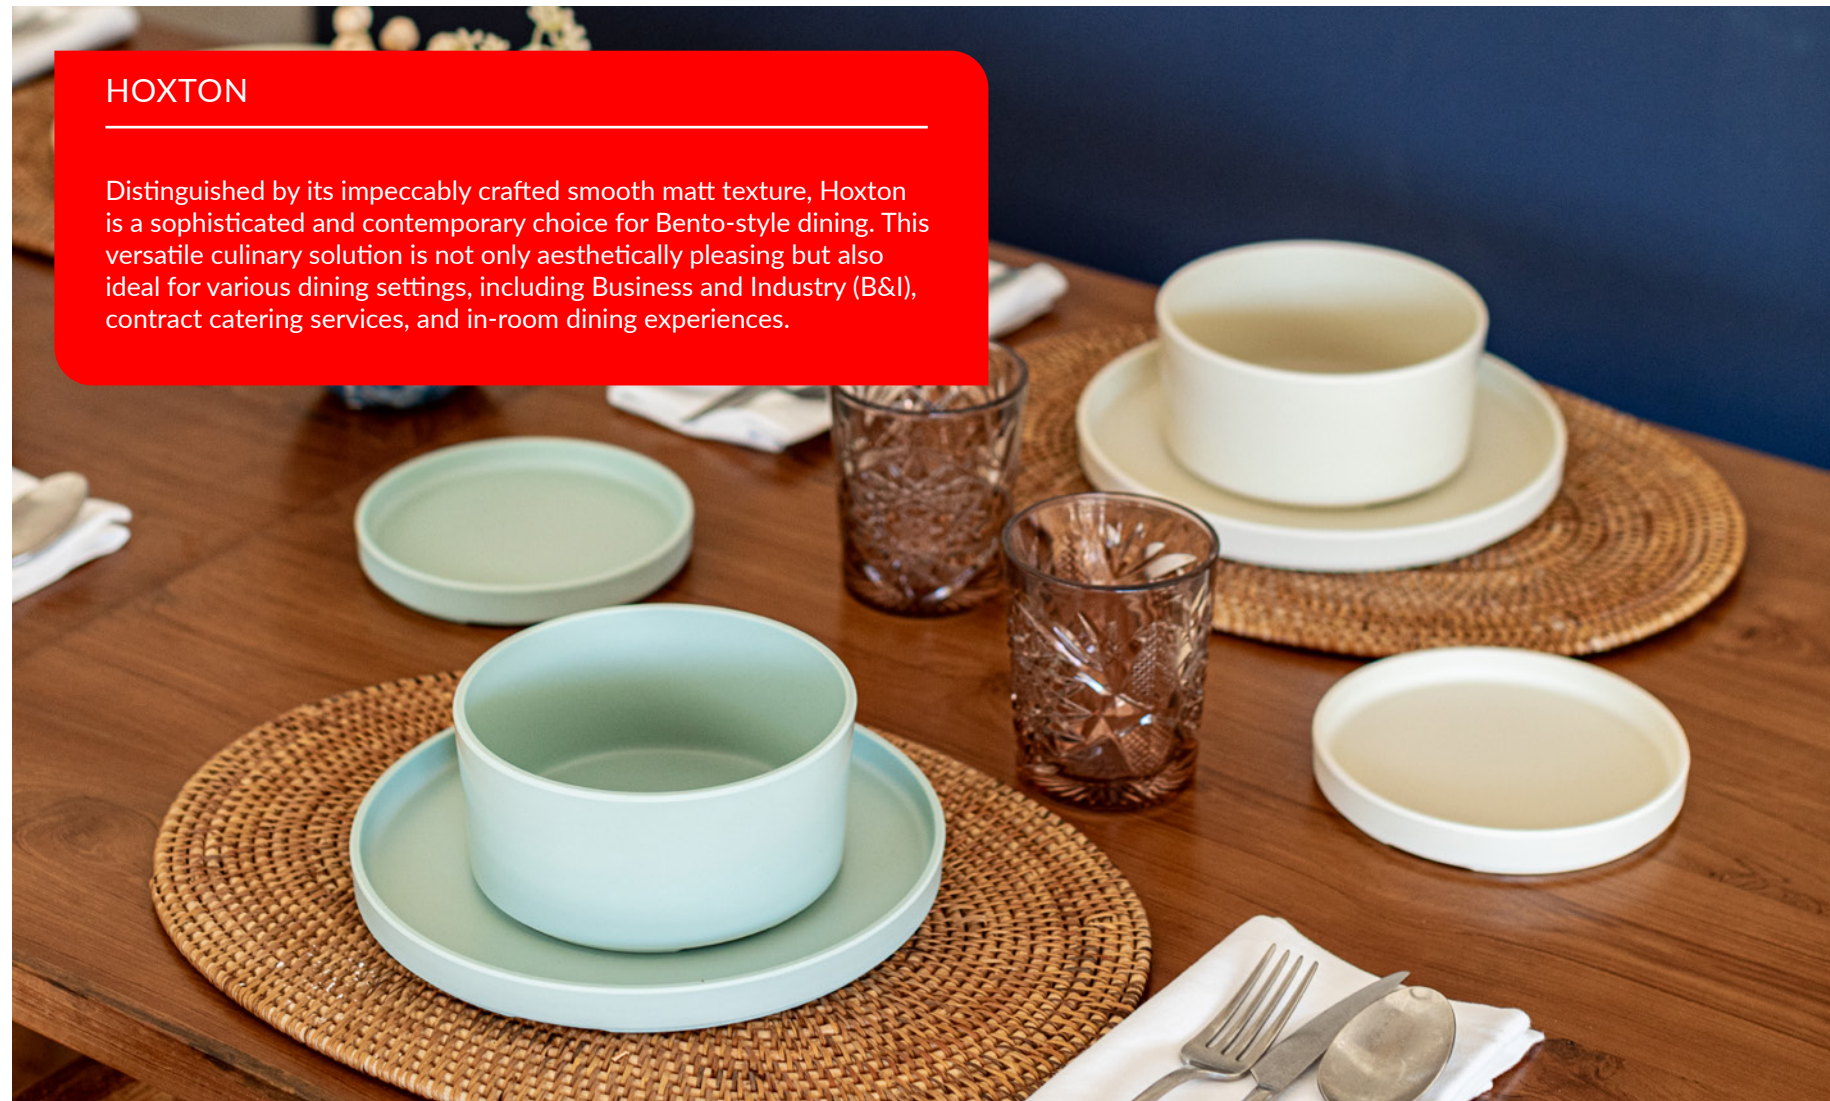

BUFFETWARE/
COUNTER DISPLAY

FOOD TO GO /
CATERING

TABLEWARE

1 Drinkware, Plates & Dishes

2 Ramekins

3 Children's

4 Healthcare

DISPLAY
PROPS

- MELAMINE
- GASTRONORM
- CAN BE STACKED
- EXTRA LARGE
- NEW PRODUCT
- REPLACE DISPOSABLES
- SILICONE FEET
- EASILY RECYCLED

Dalebrook

www.dalebrook.com sales@dalebrook.com

+44 (0) 1376 510 101

HOXTON

Distinguished by its impeccably crafted smooth matt texture, Hoxton is a sophisticated and contemporary choice for Bento-style dining. This versatile culinary solution is not only aesthetically pleasing but also ideal for various dining settings, including Business and Industry (B&I), contract catering services, and in-room dining experiences.