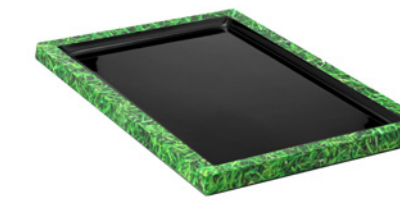

COMBINE WITH 3 TIER HPL RISERS

FRAME PLATTERS

Black Urban Frame Tray
TCN2321B 280 x 210 x 21mm

White Urban Frame Tray
TCN2321W 280 x 210 x 21mm

Black Tura Frame Tray
TWD2321B 280 x 210 x 21mm

Black Grass Frame Tray
TGRS2321B 280 x 210 x 21mm

White Hay Frame Tray
THY2321W 280 x 210 x 21mm

Black Urban Frame Tray
TCN2328B 420 x 280 x 21mm

White Urban Frame Tray
TCN2328W 420 x 280 x 21mm

Black Tura Frame Tray
TWD2328B 420 x 280 x 21mm

Black Grass Frame Tray
TGRS2328B 420 x 280 x 21mm

Black Hay Frame Tray
THY2328B 420 x 280 x 21mm

840 SYSTEM FOOTPRINT

FRAME DISHES AVAILABLE IN THE RANGE

COUNTER DISPLAY & BUFFETWARE

- 1 Display Stands
- 2 Trays & Platters
- 3 Dishes
- 4 Bowls
- 5 Hot Counters