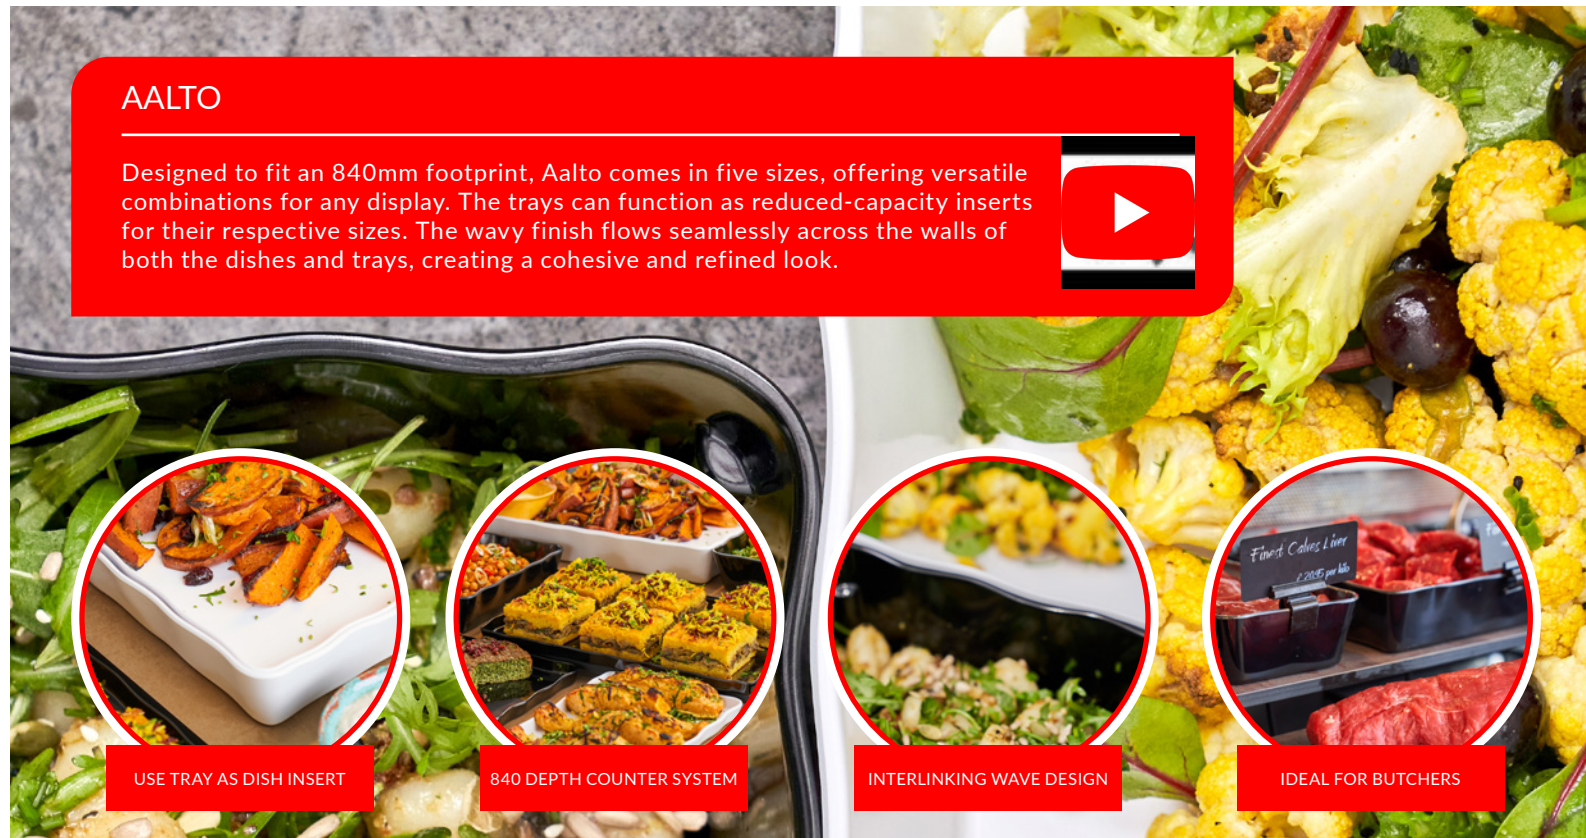

COUNTER DISPLAY & BUFFETWARE

- 1 Display Stands
- 2 Trays & Platters
- 3 Dishes
- 4 Bowls
- 5 Hot Counters

FOOD TO GO / CATERING

TABLEWARE

DISPLAY PROPS

- MF MELAMINE
- GN GASTRONORM
- CS CAN BE STACKED
- XL EXTRA LARGE
- NEW NEW PRODUCT
- RE USE REPLACE DISPOSABLES
- SF SILICONE FEET
- ♻️ EASILY RECYCLED

Dalebrook®

www.dalebrook.com sales@dalebrook.com

+44 (0) 1376 510 101