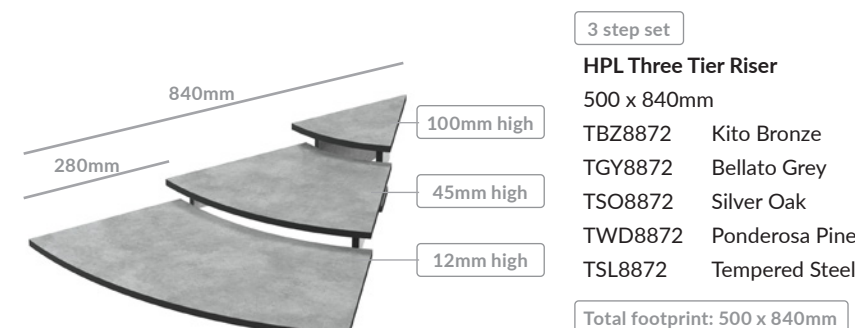

Dalebrook

www.dalebrook.com sales@dalebrook.com

+44 (0) 1376 510 101

HPL THREE TIER RISERS

HPL CORNER SYSTEMS

ACRYLIC THREE TIER RISERS

ACRYLIC CORNER SYSTEMS

Acrylic Curved Riser System
 TB6870 800 x 800 x 105mm 3 Tier