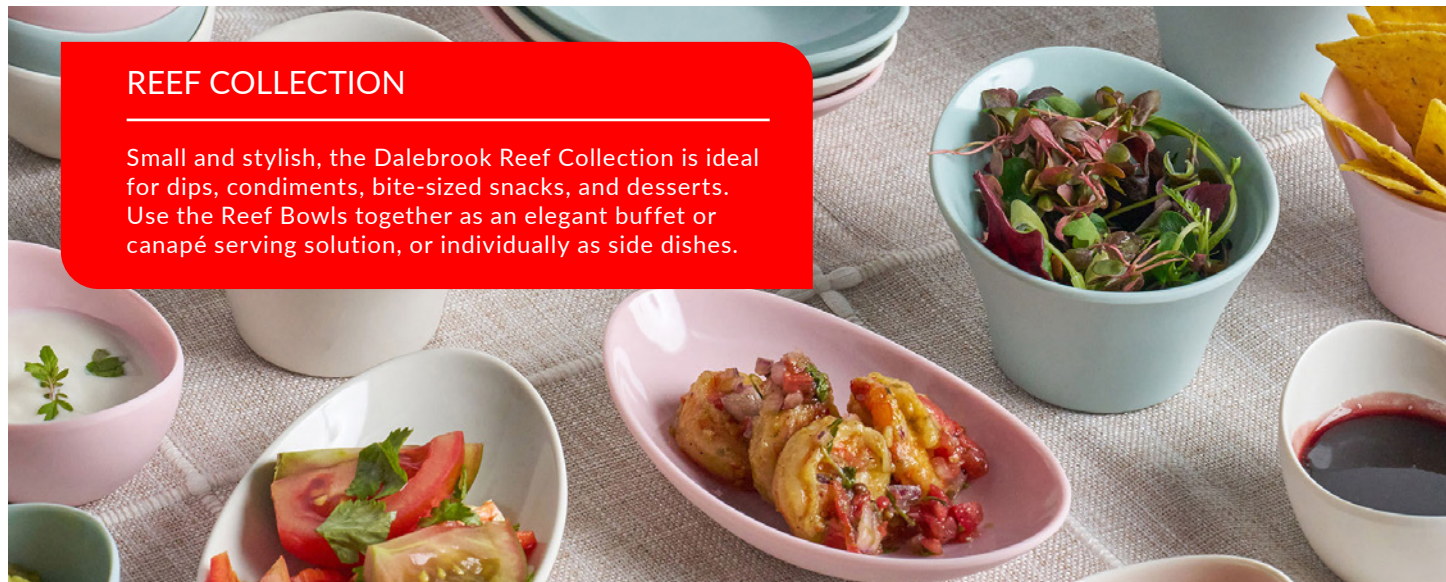

+44 (0) 1376 510 101

REEF COLLECTION

Small and stylish, the Dalebrook Reef Collection is ideal for dips, condiments, bite-sized snacks, and desserts. Use the Reef Bowls together as an elegant buffet or canapé serving solution, or individually as side dishes.