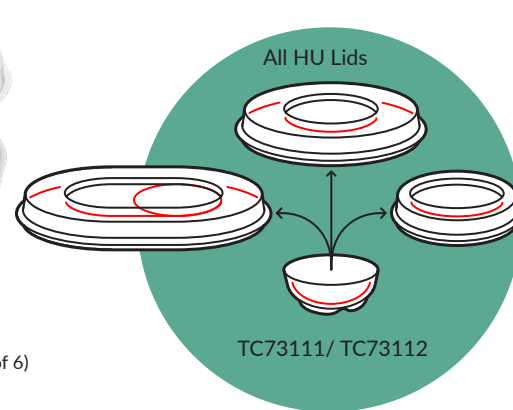

1L / 33oz

HU Bowl & SAN Lid (sold in packs of 6)
TC7318L Lid 187 dia. x18mm
T73181 Bowl 185 dia. x60mm