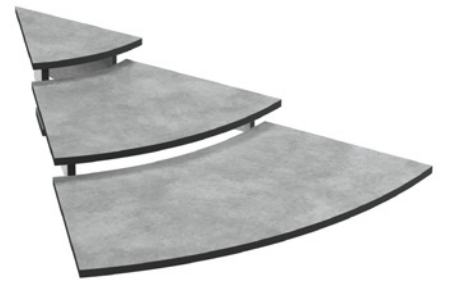

Take any flat plastic . . . or

B

. . . lift it at an angle

C

. . . and convert it to an angle tray by fixing the 'Daltra' Tray-Tilter by simple suction pads to the base of the tray—

★ Converts any tray into a display tray.

★ Shows and displays

the
" DALTRA " tray-tilter
Reg. Design applied for.
For particulars ask your sundriesman or the sole manufacturer :—

DISPLAY STANDS

MANHATTAN DISPLAY

NIMBLE BUFFET STAND

NEW

BAMBOO STAND

RECTANGULAR BUFFET STAND

HPL RISERS

CORNER RISERS

STEP RISERS

ACRYLIC RISERS

CRATE RISER

CIRCULAR BUFFET STAND

INTERCHANGEABLE STANDS