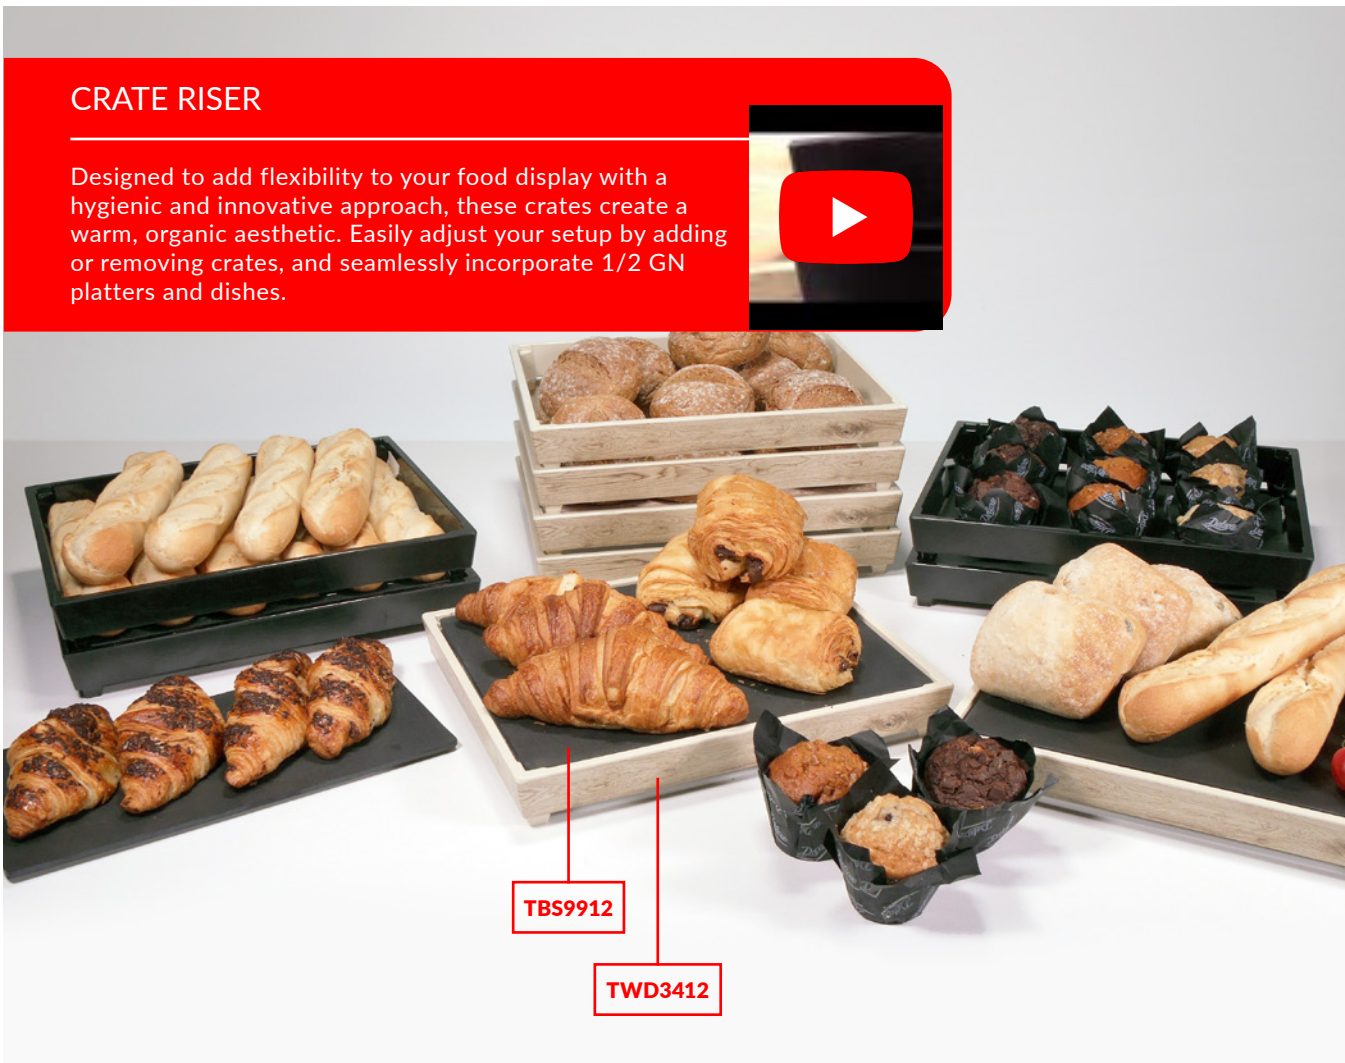

COUNTER DISPLAY & BUFFETWARE

- 1 Display Stands
- 2 Trays & Platters
- 3 Dishes
- 4 Bowls
- 5 Hot Counters

FOOD TO GO / CATERING

TABLEWARE

DISPLAY PROPS

- MF MELAMINE
- GN GASTRONORM
- CS CAN BE STACKED
- XL EXTRA LARGE
- NEW NEW PRODUCT
- RE USE REPLACE DISPOSABLES
- SF SILICONE FEET
- RECYCLED EASILY RECYCLED

Dalebrook®

www.dalebrook.com sales@dalebrook.com

+44 (0) 1376 510 101

CRATE RISER MF CS