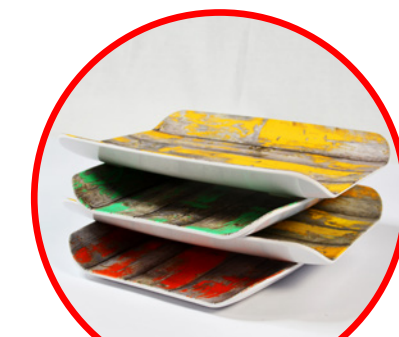

TURA BARREL BOWLS
AVAILABLE IN THE RANGE

TURA TRAYS - WHITE

2/4 Tura Serving Tray
530 x 162 x 40mm
T2460 White

1/2 Tura Serving Tray
265 x 325 x 40mm
T2490 White

STACKABLE DESIGN

COUNTER DISPLAY & BUFFETWARE