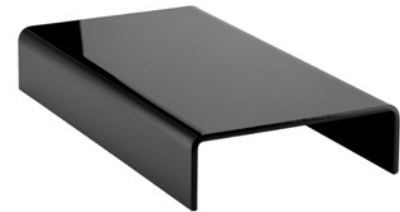

Take any flat plastic . . . or

B

. . . lift it at an angle

C

. . . and convert it to an angle tray by fixing the 'Daltra' Tray-Tilter by simple suction pads to the base of the tray—

★ Converts any tray into a display tray.

★ Shows and displays

the
" DALTRA " tray-tilter
Reg. Design applied for.
For particulars ask your sundriesman or the sole manufacturer :—

DISPLAY STANDS

MANHATTAN DISPLAY

NIMBLE BUFFET STAND

NEW

BAMBOO STAND

RECTANGULAR BUFFET STAND

HPL RISERS

CORNER RISERS

STEP RISERS

ACRYLIC RISERS

CRATE RISER

CIRCULAR BUFFET STAND

INTERCHANGEABLE STANDS

RISERS & PEDESTALS

TALON

LOOM

NEW

ROUND

TALON TEA STAND

TEA STAND

BONBON JARS