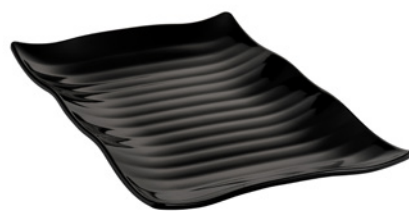

Dalebrook

www.dalebrook.com sales@dalebrook.com

+44 (0) 1376 510 101

WAVY PLATTERS MF CS

Wavy Platter
420 x 295 x 40mm
TB905 Black

Wavy Platter
300 x 210 x 30mm
TB9053 Black

Wavy Platter
150 x 210 x 30mm
TB90521 Black