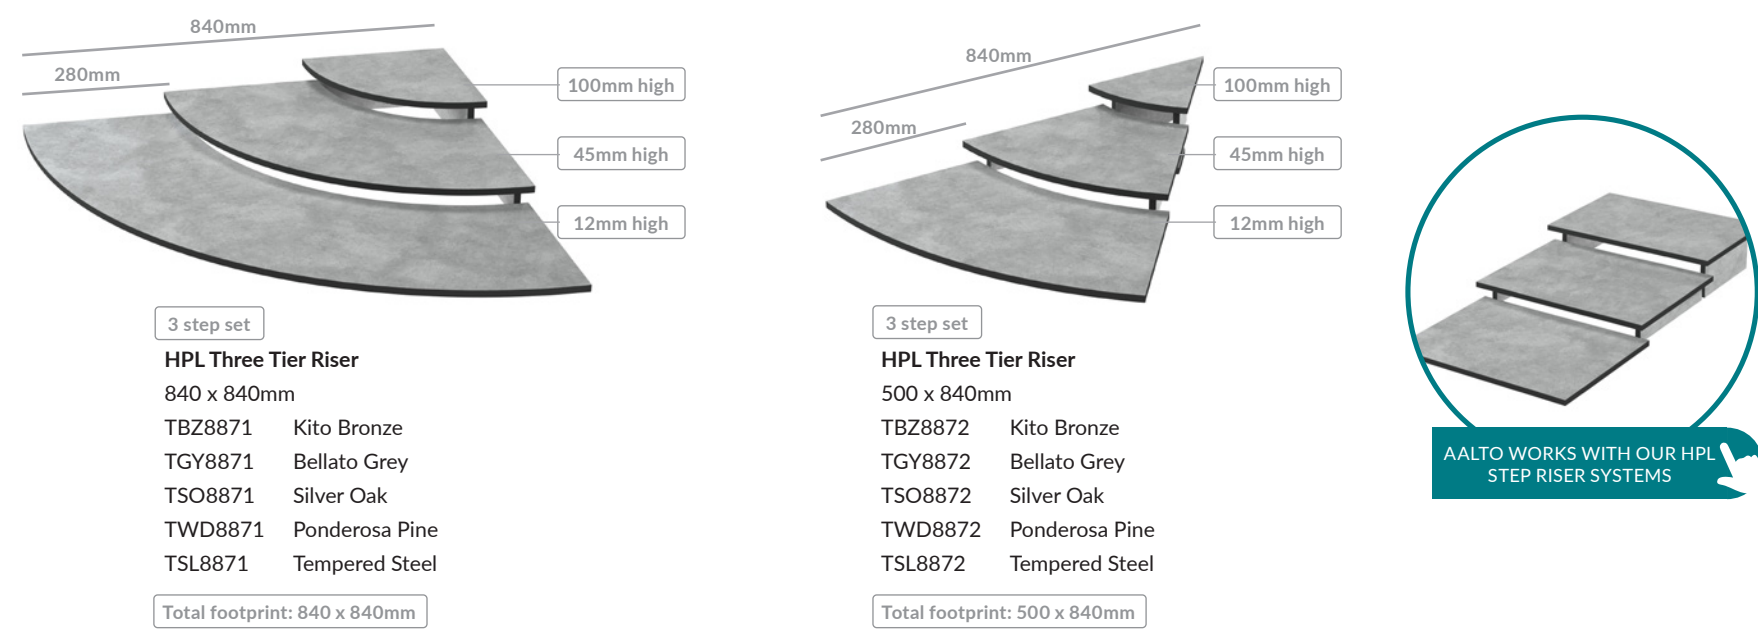

HPL THREE TIER RISERS **840**

3 step set

HPL Three Tier Riser
840 x 840mm

TBZ8871	Kito Bronze
TGY8871	Bellato Grey
TSO8871	Silver Oak
TWD8871	Ponderosa Pine
TSL8871	Tempered Steel

Total footprint: 840 x 840mm

3 step set

HPL Three Tier Riser
500 x 840mm

TBZ8872	Kito Bronze
TGY8872	Bellato Grey
TSO8872	Silver Oak
TWD8872	Ponderosa Pine
TSL8872	Tempered Steel

Total footprint: 500 x 840mm