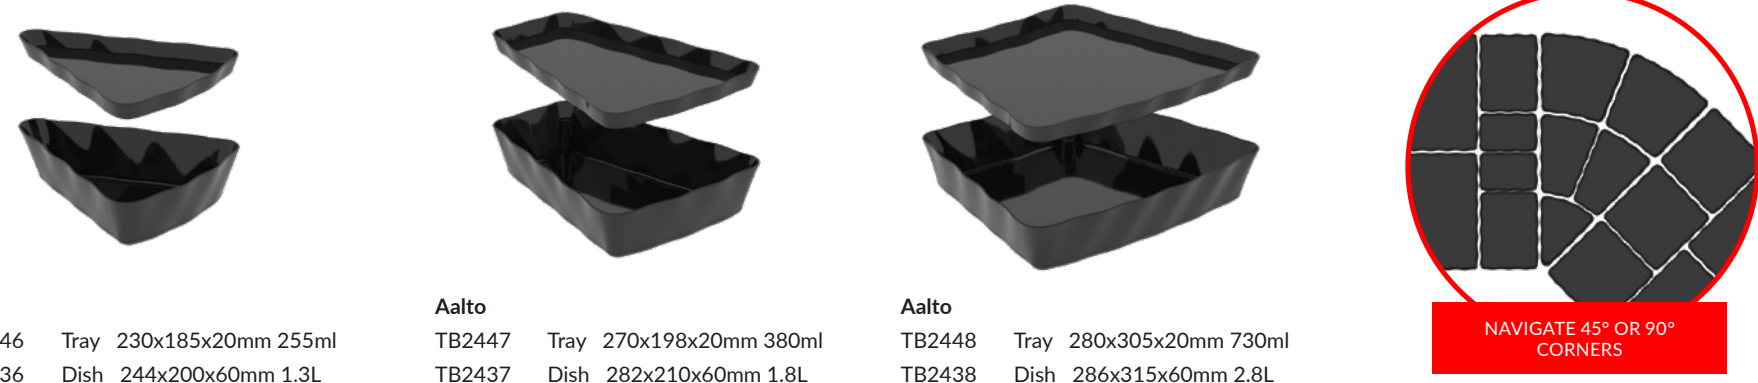

COUNTER DISPLAY & BUFFETWARE

- 1 Display Stands
- 2 Trays & Platters
- 3 Dishes
- 4 Bowls
- 5 Hot Counters

FOOD TO GO / CATERING

TABLEWARE

DISPLAY PROPS

- **MF** MELAMINE
- **GN** GASTRONORM
- **CS** CAN BE STACKED
- **XL** EXTRA LARGE
- **NEW** NEW PRODUCT
- **RE USE** REPLACE DISPOSABLES
- **SF** SILICONE FEET
- **840** EASILY RECYCLED

Dalebrook

www.dalebrook.com sales@dalebrook.com

+44 (0) 1376 510 101

AALTO CORNER DISHES **MF** **CS** **SF** **840**

Aalto	TB2446	Tray	230x185x20mm	255ml	Aalto	TB2447	Tray	270x198x20mm	380ml	Aalto	TB2448	Tray	280x305x20mm	730ml
	TB2436	Dish	244x200x60mm	1.3L		TB2437	Dish	282x210x60mm	1.8L		TB2438	Dish	286x315x60mm	2.8L