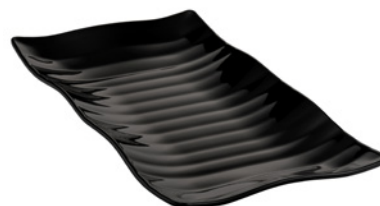

Black Wavy Platter
TB90500 420 x 240 x 40mm