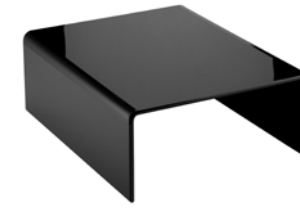

+44 (0) 1376 510 101

ACRYLIC RISERS

For 1/3 Gastro
Black Acrylic Riser
TB3161 300 x 160 x 50mm

For 1/4 Gastro
Black Acrylic Riser
TB3163 265 x 162 x 50mm

For 1/4 Gastro
Black Acrylic Riser
TB3164 265 x 162 x 100mm