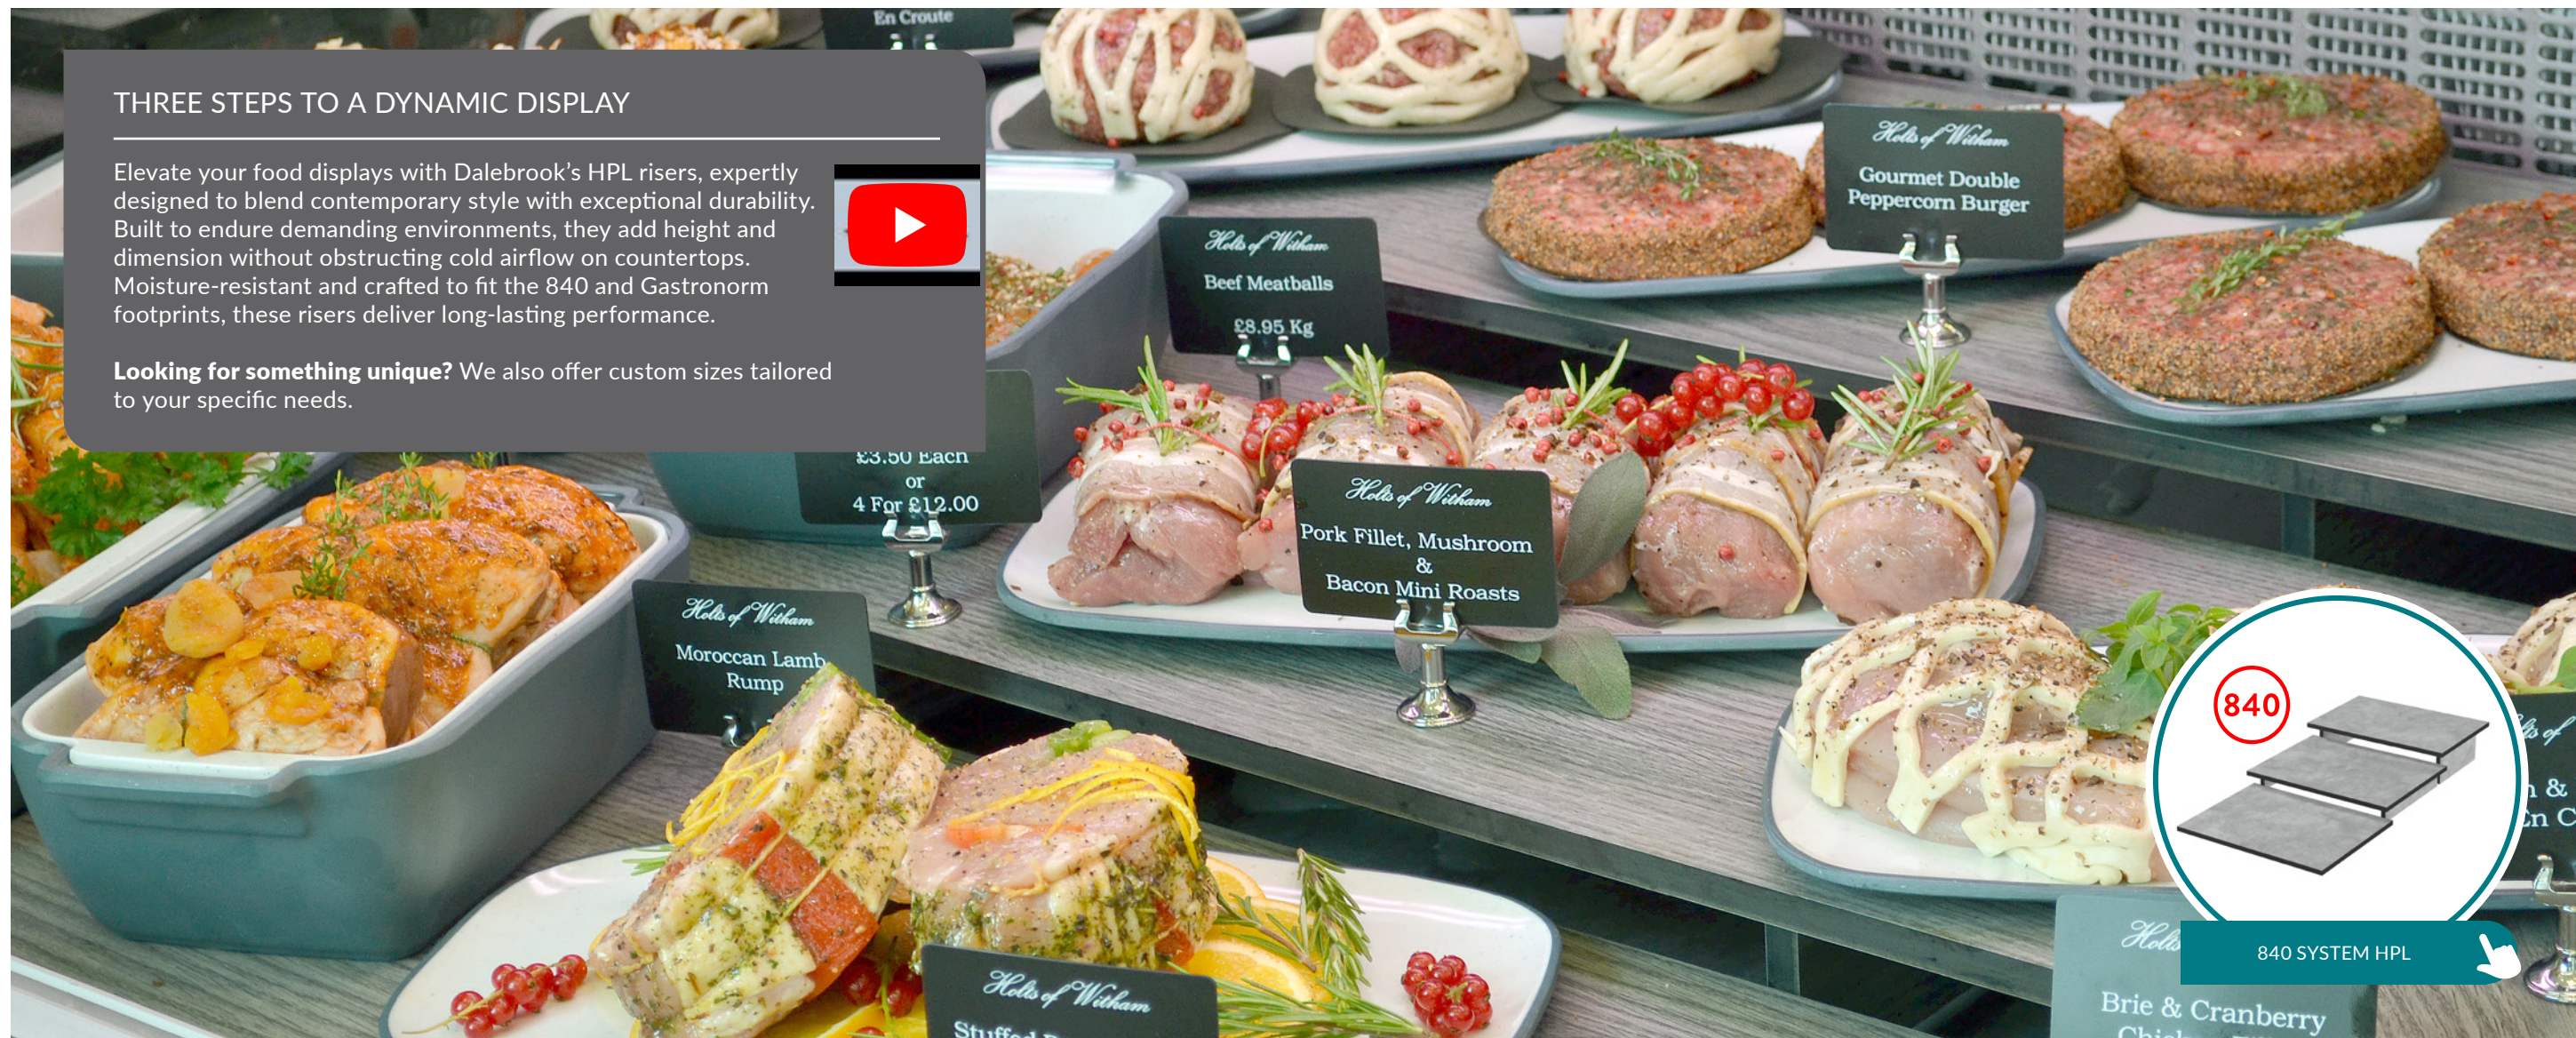

Ideal for buffets, catering events, or restaurant service, these stands are crafted with functionality and minimalist aesthetics in mind, ensuring your food is showcased with sophistication and clarity.

- ☰
NESTABLE
- ☰☰
PART OF A RANGE
- 🇬🇧
DESIGNED IN UK

FLIP TO LOCK WITH URBAN SLABS

LOCKS IN WITH SILICONE FEET

COUNTER DISPLAY & BUFFETWARE

- 1 Display Stands
- 2 Trays & Platters
- 3 Dishes
- 4 Bowls
- 5 Hot Counters

Dalebrook

www.dalebrook.com sales@dalebrook.com

+44 (0) 1376 510 101

THREE STEPS TO A DYNAMIC DISPLAY

Elevate your food displays with Dalebrook's HPL risers, expertly designed to blend contemporary style with exceptional durability. Built to endure demanding environments, they add height and dimension without obstructing cold airflow on countertops. Moisture-resistant and crafted to fit the 840 and Gastronorm footprints, these risers deliver long-lasting performance.