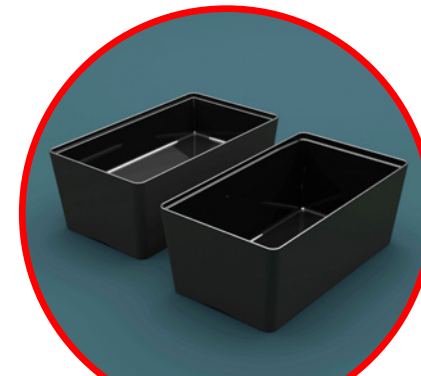

USE INSERT TO REDUCE CAPACITY