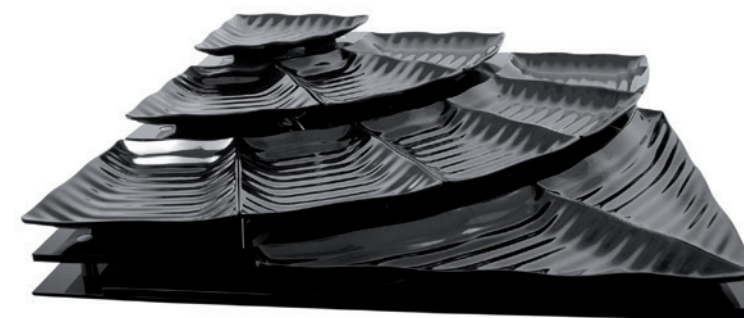

CURVED WAVY PLATTER