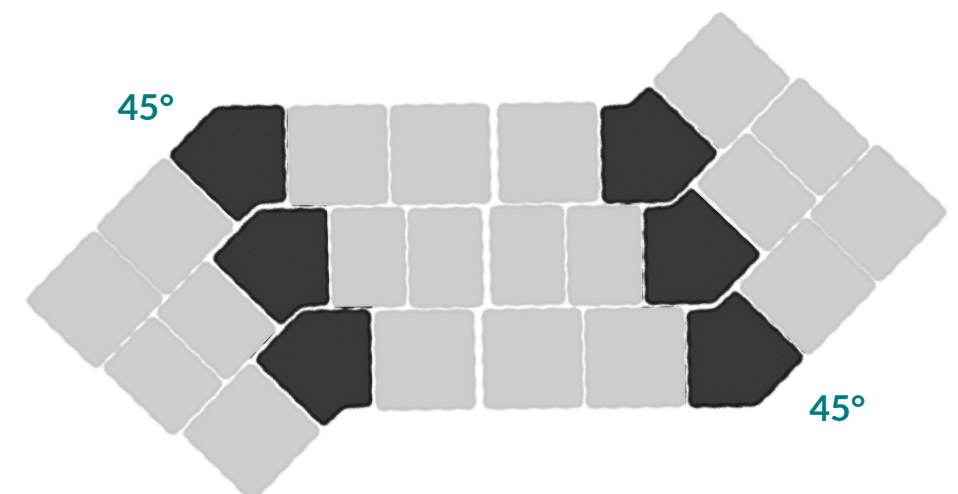

COUNTER DISPLAY & BUFFETWARE

- 1 Display Stands
- 2 Trays & Platters
- 3 Dishes
- 4 Bowls
- 5 Hot Counters

FOOD TO GO / CATERING

TABLEWARE

DISPLAY PROPS

- **MF** MELAMINE
- **GN** GASTRONORM
- **CS** CAN BE STACKED
- **XL** EXTRA LARGE
- **NEW** NEW PRODUCT
- **RE USE** REPLACE DISPOSABLES
- **SF** SILICONE FEET
- **840** EASILY RECYCLED

Dalebrook

www.dalebrook.com sales@dalebrook.com

+44 (0) 1376 510 101

AALTO CORNER DISHES **MF** **CS** **SF** **840**

Aalto	TB2446	Tray	230x185x20mm	255ml	Aalto	TB2447	Tray	270x198x20mm	380ml	Aalto	TB2448	Tray	280x305x20mm	730ml
	TB2436	Dish	244x200x60mm	1.3L		TB2437	Dish	282x210x60mm	1.8L		TB2438	Dish	286x315x60mm	2.8L

HPL THREE TIER RISERS **840**

3 step set

HPL Three Tier Riser
840 x 840mm

TBZ8871	Kito Bronze
TGY8871	Bellato Grey
TSO8871	Silver Oak
TWD8871	Ponderosa Pine
TSL8871	Tempered Steel

Total footprint: 840 x 840mm

3 step set

HPL Three Tier Riser
500 x 840mm

TBZ8872	Kito Bronze
TGY8872	Bellato Grey
TSO8872	Silver Oak
TWD8872	Ponderosa Pine
TSL8872	Tempered Steel

Total footprint: 500 x 840mm

AALTO 45° DISH AND TRAY **MF** **CS** **SF**

Aalto Corner

TB2449	Tray	310x340x20mm	587ml
TB2439	Dish	320x350x60mm	3.1L